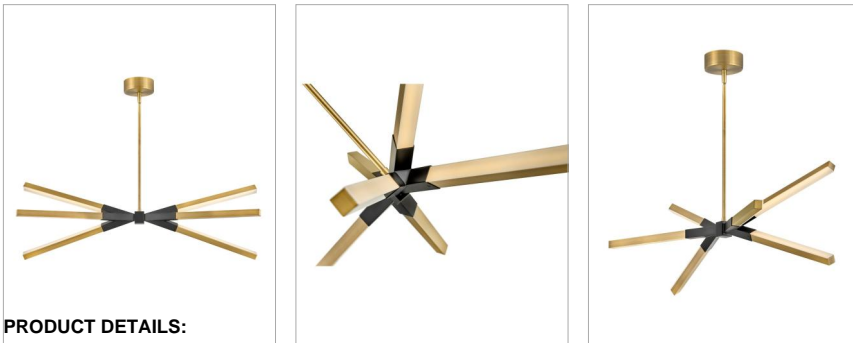

RAE

FR30618LCB

SMALL LED LINEAR

Rae is the ultimate modern marvel. Complete with striking angles that deliver a powerful, sleek silhouette, this pendant is a statement-maker. Rae's Jetted Black or Lacquered Brass arms hold three bars of LED lights while the center boasts a contrasting finish element.

DETAILS	
FINISH:	Lacquered Brass
MATERIAL:	Steel
GLASS:	Etched Acrylic
SLOPE DEGREE:	90
DIMMABLE:	YES, CL TYPE DIMMER (SSL7A)

DIMENSIONS	
WIDTH:	39"
HEIGHT:	13.3"
DEPTH:	13.3
WEIGHT:	7.1lb

LIGHT SOURCE	
LIGHT SOURCE:	Integrated LED
LED NAME:	EDU50W1200
VOLTAGE:	120v/277v
COLOR TEMP:	3000
LUMENS:	2000
CRI:	90
INCANDESCENT EQUIVALENCY:	2 x 75w
DIMMABLE:	YES, CL TYPE DIMMER (SSL7A)

MOUNTING	
CANOPY:	5" Dia.
LEAD WIRE:	1 X 120"
MAX HEIGHT:	42.8

SHIPPING	
CARTON LENGTH:	19.3
CARTON WIDTH:	14.2
CARTON HEIGHT:	9.1
CARTON WEIGHT:	9.2

PRODUCT DETAILS:

- This item may be hung on a sloped ceiling
- This fixture includes multiple down stems in various lengths to customize the installation height of the fixture, including one 6" stem and two 12" stems
- Suitable for use in dry (indoor) locations as defined by NEC and CEC. Meets United States UL Underwriters Laboratories & CSA Canadian Standards Association Product Safety Standards.
- Equipped with 120/277V universal driver.
- LED components carry a 5-year limited warranty
- Bold silhouette with dramatic details creates a modern statement