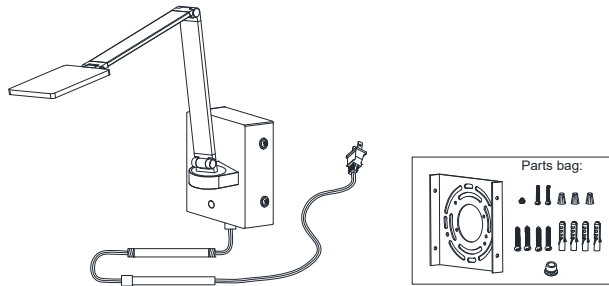

INSTRUCTIONS NOTICE D'UTILISATION

SA-100

Safety Instructions

- CAUTION:** All electrical connections should be done by a qualified electrician.
- Follow and save these instructions.
- Always disconnect power at circuit breaker or unplug from wall outlet before servicing.

Unpack your fixture, you should have the following items:

Lors du déballage de votre luminaire, vous trouverez les éléments suivants:

INSTALLATION TYPE 1:

1

2

3

INSTALLATION TYPE 2:

1