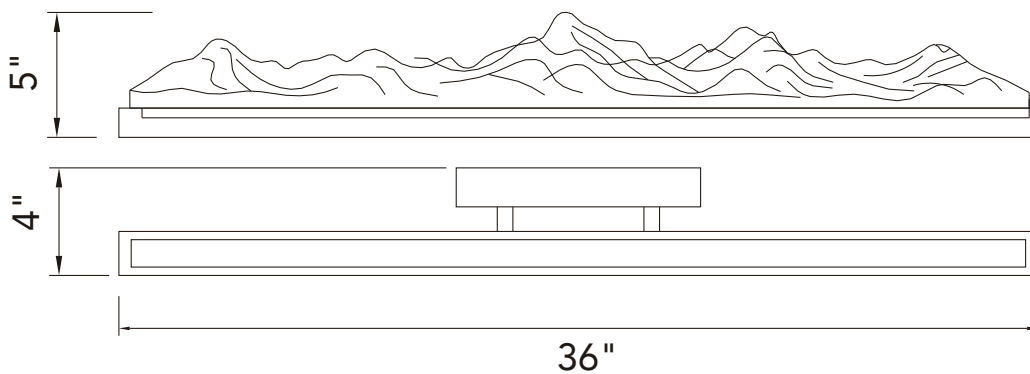

PROJECT: \_\_\_\_\_  
 FIXTURE TYPE: \_\_\_\_\_  
 LOCATION: \_\_\_\_\_  
 CONTACT/PHONE: \_\_\_\_\_

Item	1601W36-101	Shade Color	-----	Lumens	936
Collection	HIMALAYAS	Min Assembled Height	5"	Light Source	LED
Category	Vanity Light	Max Assembled Height	5"	Bulb Info.	18W
Finish	Black	Width	36"	Included	-----
Polyresin	Clear	Length	-----	Dimmable	Yes
Crystal	-----	Extension Wall Mounts	4"	Colour Temp	3000,4000,5000K
Acrylic	-----	Input	120V AC,60HZ,AC	Weight	8.646Lbs