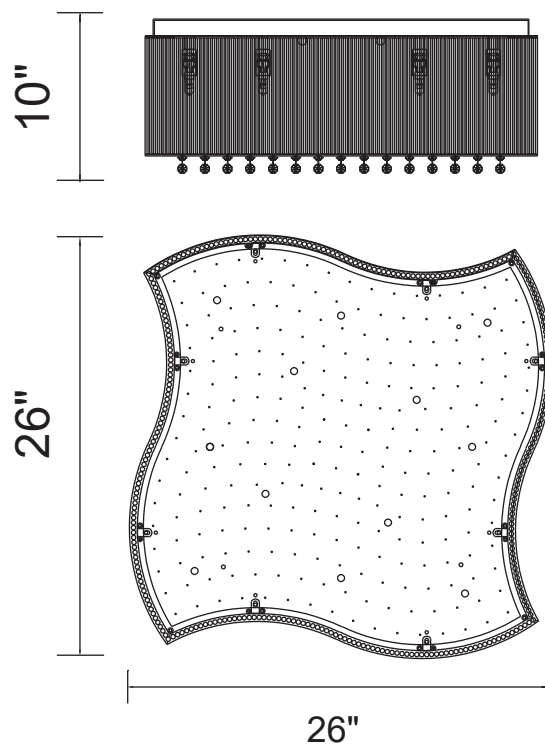

PROJECT: _____

FIXTURE TYPE: _____

LOCATION: _____

CONTACT/PHONE: _____

Item	5320C26C-S
Collection	ELSA
Finish	Chrome
Glass	-----
Crystal	Clear
Input	120V AC,60HZ,AC

Shade	-----
Length/Dia.	26"
Width/Ext.	26"
Height	10"
Maximum	-----
Lumens	-----

Light Source	G9
Bulb Info.	12x40W
Included	-----
Dimmable	Yes
Color	-----
Weight	