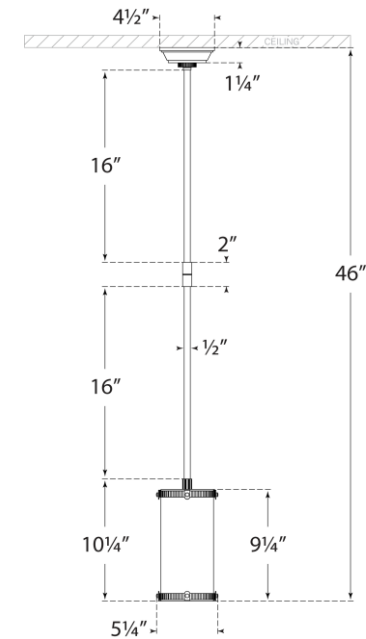

## Calliope Mini Pendant

Item # TOB 5185BZ-WG

Designer: Thomas O'Brien

O/A Height: 46"

Fixture Height: 10.25"

Min. Custom Height: 17"

Width: 5.25"

Canopy: 4.5" Round

Finishes: BZ, HAB, PN

Glass Options: WG

Socket: E26 Keyless

Wattage: 60 T10

Weight: 6 Pounds

Note: Custom Height Available

Front View