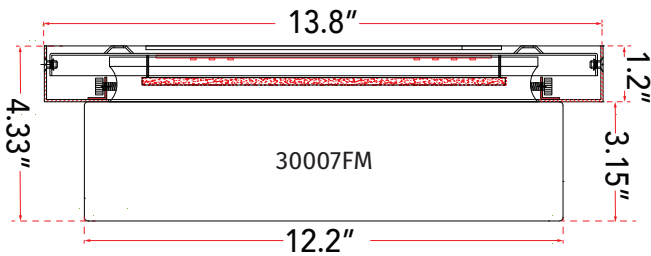

ABRA MODEL **30007FM-BN**

**Square Opal Glass Flushmount**

FAMILY NAME **Gibraltar**

UPC **00810035190498**

FIXTURE MATERIAL				FIXTURE DIMENSIONS IN INCHES										
Frame Material	Finishes Available	Diffuser Type	Diffuser Finish	Diameter	Height	o.a.h	Width	Length	Ext	Weight	ADA	Location	Rating	Compliance
Steel	BN-Brushed Nickel	Glass	Opal		3.15	4.33	13.8	13.8		14	Compliant	Ceiling Mount only	Damp Location	cETLus
LAMPING										Compatible Dimmers		Junction Box Type		SUPPLIED
Lamp Type	Lamp qty	Wattage	Max Wattage	Base	Kelvin	CRI	Initial Lumen's	Delivered Lumen's	Voltage			Standard 4 x 4 Octagon Box		
LED	1	35w	35w	Solid State Module	3000k	90+	2975	2083 estimated	120v					
SPECIAL NOTES														