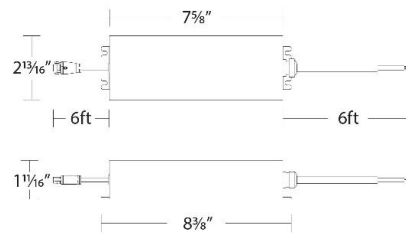

LINE DRAWING: