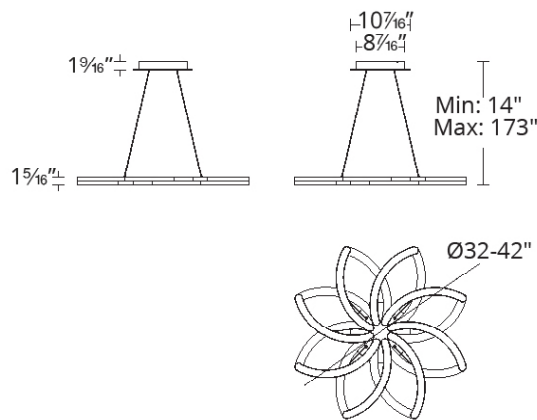

PD-73032

Fixture Type:

Catalog Number:

Project: _____

Location: _____

PRODUCT DESCRIPTION

Spectacular, yet distinctly different looks from one finely-crafted lightpiece. From a bud of concentrated light to a crown of light.

FEATURES

- Extends and retracts mechanically from 32" to 42"
- Quick spin-on canopy design with minimal hardware for easy installation
- Universal Driver (120V-277V) concealed within the canopy
- Dimming: ELV, 0-10V, TRIAC
- This power aircraft cables provide an ultra clean look for adjustable suspension height
- Color Temp: 3000K
- CRI: 90

ORDER NUMBER

Model	Size	Watt	Voltage	LED Lumens	Delivered Lumens	Finish	Canopy-Interior/Exterior
PD-73032	32"	45W	120V-277V	3680	2357	BK	<i>Black</i>
						AL	<i>Brushed Aluminum</i>

Example: **PD-73032-BK**