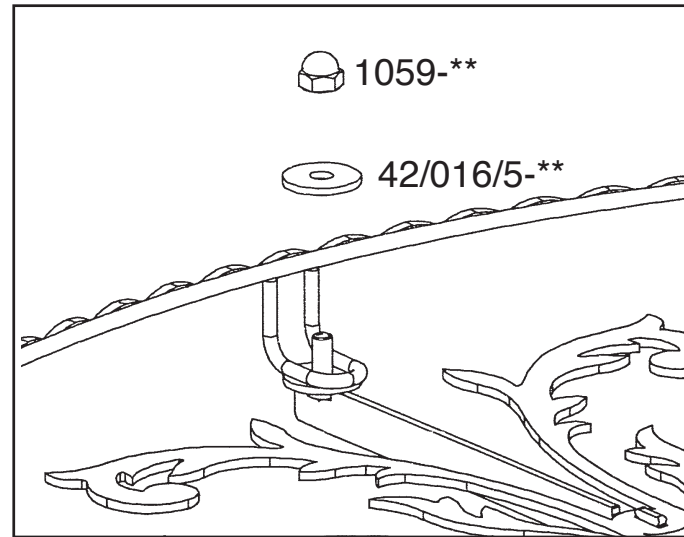

SCHONBEK®

FILIGRAE FE7066N- __ __A

6 Lights
Diameter: 24"
Height: 22"
Hanging Weight: 18lbs.

THIS DESIGN IS THE PROPRIETARY
TRADE DRESS/TRADemark OF
SWAROVSKI LIGHTING, LTD.

SCHONBEK®

MAX 60 W

110-120 V

SCHONBEK® is a member of the Swarovski group.

You will need 6 - B10
25 Watts Recommended
60 Watts Max

**Install bulbs and be
sure to test fixture
BEFORE trimming.**

7 X : 1059-**

7 X : 42/016/5-**

**NOTE: INSTALL BOBECHE,
CANDLESLIPS AND BULBS
BEFORE INSTALLING SHADE.**