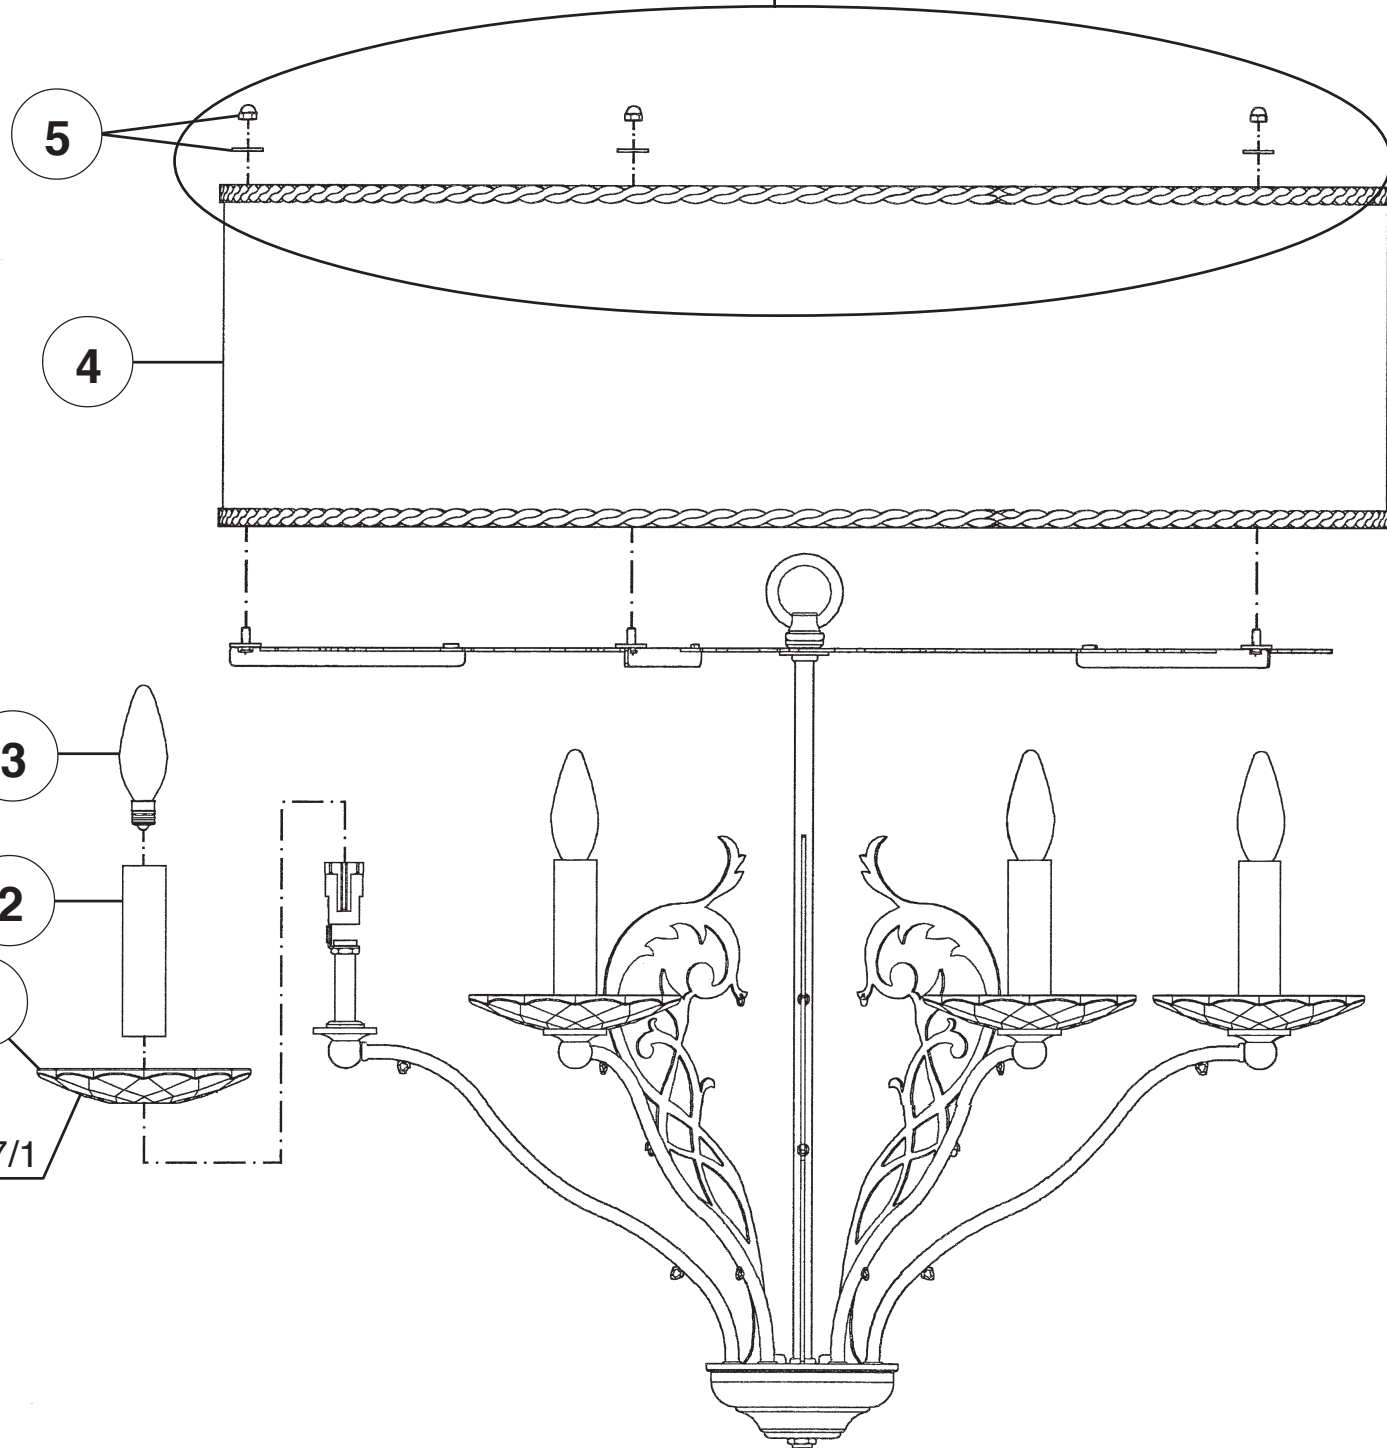

SCHONBEK®

FILIGRAE FE7066N- __ __A

6 Lights
Diameter: 24"
Height: 22"
Hanging Weight: 18lbs.

THIS DESIGN IS THE PROPRIETARY
TRADE DRESS/TRADemark OF
SWAROVSKI LIGHTING, LTD.

SCHONBEK®

MAX 60 W

110-120 V

SCHONBEK® is a member of the Swarovski group.

You will need 6 - B10
25 Watts Recommended
60 Watts Max

**Install bulbs and be
sure to test fixture
BEFORE trimming.**

7 X : 1059-**

7 X : 42/016/5-**

**NOTE: INSTALL BOBECHE,
CANDLESLIPS AND BULBS
BEFORE INSTALLING SHADE.**