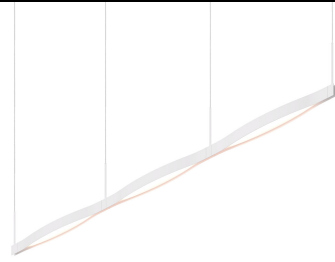

Project:

Ola LED Pendant Spec Sheet

SKU: 22QWCL03120PHA [Learn more at: https://sonnemanlight.com/ola-led-pendant](https://sonnemanlight.com/ola-led-pendant)

Description: Ola is a softly flowing modular system of linear elements that can be suspended individually or connected in multiple arrangements. Connected end to end they can form a continuous ribbon of light in a nearly limitless linear configuration.

Type #:

Dimensions

Height:	7.5"
Width:	82"
Length:	2.5"
Canopy/Backplate/Base:	6"
Hanging Details:	6' Adjustable Cord/Cable
Size:	Triple Linear
Canopy/Backplate/Base Height:	2"

Electrical Specs

Bulb(s) Included?:	Yes
Bulb 1 Type:	Integral LED
Bulb Quantity:	3
Input Voltage:	120VAC
Wattage:	36
Initial Lumens:	3300
Delivered Lumens:	2100
Color Temperature:	3000K
CRI:	90
Power Supply Type:	Driver
Power Supply Quantity:	1
Power Supply Location:	Canopy
Dimming Type:	TRIAC/ELV
Bulb Max Wattage:	36