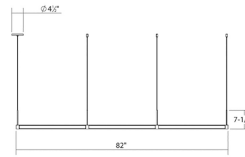

Type #:

Dimensions

Height:	7.5"
Width:	82"
Length:	2.5"
Canopy/Backplate/Base:	6"
Hanging Details:	6' Adjustable Cord/Cable
Size:	Triple Linear
Canopy/Backplate/Base Height:	2"

Electrical Specs

Bulb(s) Included?:	Yes
Bulb 1 Type:	Integral LED
Bulb Quantity:	3
Input Voltage:	120VAC
Wattage:	36
Initial Lumens:	3300
Delivered Lumens:	2100
Color Temperature:	3000K
CRI:	90
Power Supply Type:	Driver
Power Supply Quantity:	1
Power Supply Location:	Canopy
Dimming Type:	TRIAC/ELV
Bulb Max Wattage:	36