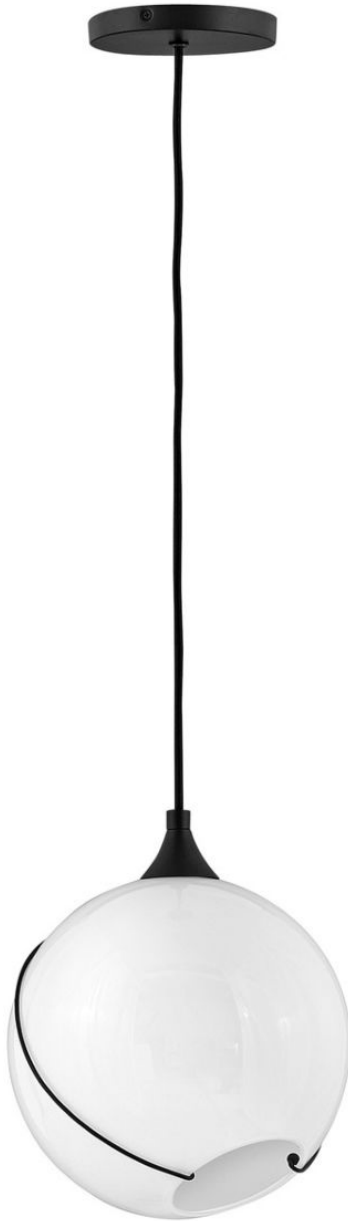

lisa mcdennon  
COLLECTION

## SKYE

### SMALL PENDANT | 30303BLK-WH

Mesmerizingly asymmetrical with a mid-century modern flair, Skye showcases a single or cluster of glass globes, each encircled with a slender ring. Each opening is off-center and the globes fall to different lengths, with Heritage Brass or Black details pulling the look together perfectly.

**FINISH:** Black

**GLASS:** Cased Opal

**WIDTH:** 10.8"

**HEIGHT:** 12.8"

**DEPTH:** 0

**LIGHT SOURCE:** Socketed

**WATTAGE:** 1-10w Med. LED, 100w Equiv.