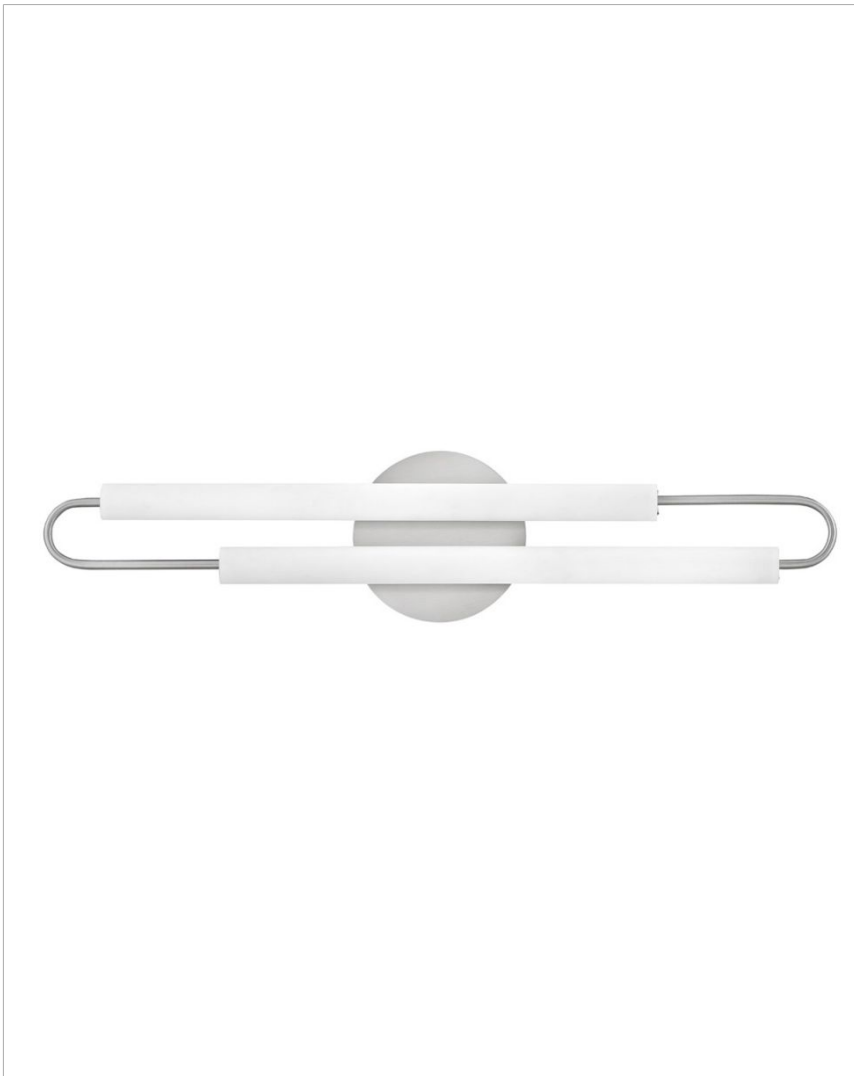

EOS

53860BN

LARGE LED VANITY

Clean and contemporary, Eos is simplicity at its finest with a double dose of style. Offset etched tubes are striking in any finish. Slim and streamlined, Eos makes a dramatic impact whether mounted horizontally or vertically.

DETAILS	
FINISH:	Brushed Nickel
MATERIAL:	Steel
GLASS:	Etched
DIMMABLE:	YES, CL TYPE DIMMER (SSL7A)

DIMENSIONS	
WIDTH:	25"
HEIGHT:	5.5"
WEIGHT:	2.5lb
BACK PLATE:	4.75" Dia.
EXTENSION:	3"
TOP TO OUTLET:	12.5"

LIGHT SOURCE	
LIGHT SOURCE:	Integrated LED
LED NAME:	5386XD
VOLTAGE:	120v
COLOR TEMP:	3000
LUMENS:	1000
CRI:	93
INCANDESCENT EQUIVALENCY:	1 x 75w
DIMMABLE:	YES, CL TYPE DIMMER (SSL7A)

SHIPPING	
CARTON LENGTH:	24
CARTON WIDTH:	7
CARTON HEIGHT:	8
CARTON WEIGHT:	3.5

PRODUCT DETAILS:

- Mounting hardware is hidden on the back plate to ensure a clean silhouette
- Fixture can be mounted either up or down
- Fixture can be mounted vertically
- Fixture can be mounted horizontally.
- Suitable for use in damp locations as defined by NEC and CEC. Meets United States UL Underwriters Laboratories & CSA Canadian Standards Association Product Safety Standards.
- ADA compliant
- LED components carry a 5-year limited warranty
- Bold silhouette with dramatic details creates a modern statement