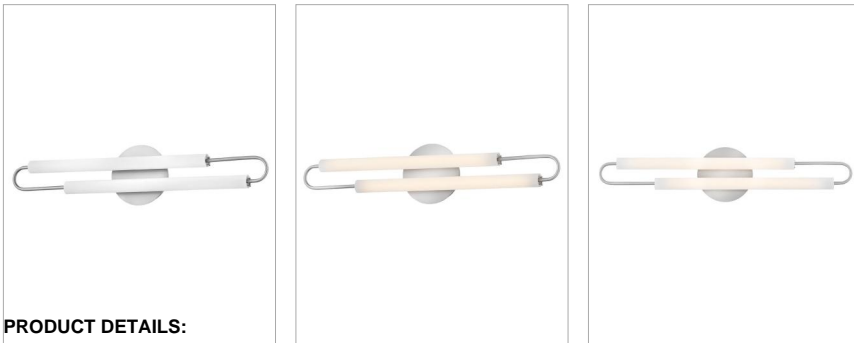

EOS

53860BN

LARGE LED VANITY

Clean and contemporary, Eos is simplicity at its finest with a double dose of style. Offset etched tubes are striking in any finish. Slim and streamlined, Eos makes a dramatic impact whether mounted horizontally or vertically.

DETAILS	
FINISH:	Brushed Nickel
MATERIAL:	Steel
GLASS:	Etched
DIMMABLE:	YES, CL TYPE DIMMER (SSL7A)

DIMENSIONS	
WIDTH:	25"
HEIGHT:	5.5"
WEIGHT:	2.5lb
BACK PLATE:	4.75" Dia.
EXTENSION:	3"
TOP TO OUTLET:	12.5"

LIGHT SOURCE	
LIGHT SOURCE:	Integrated LED
LED NAME:	5386XD
VOLTAGE:	120v
COLOR TEMP:	3000
LUMENS:	1000
CRI:	93
INCANDESCENT EQUIVALENCY:	1 x 75w
DIMMABLE:	YES, CL TYPE DIMMER (SSL7A)

SHIPPING	
CARTON LENGTH:	24
CARTON WIDTH:	7
CARTON HEIGHT:	8
CARTON WEIGHT:	3.5

PRODUCT DETAILS:

- Mounting hardware is hidden on the back plate to ensure a clean silhouette
- Fixture can be mounted either up or down
- Fixture can be mounted vertically
- Fixture can be mounted horizontally.
- Suitable for use in damp locations as defined by NEC and CEC. Meets United States UL Underwriters Laboratories & CSA Canadian Standards Association Product Safety Standards.
- ADA compliant
- LED components carry a 5-year limited warranty
- Bold silhouette with dramatic details creates a modern statement