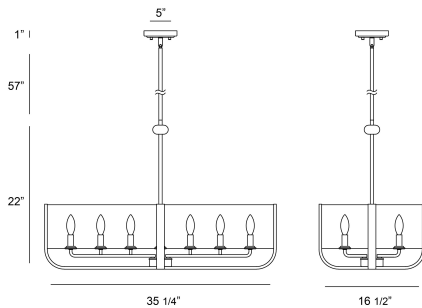

CAMPISI, 8 LIGHT OVAL CHANDELIER

PRODUCT DETAILS

No.	:	38157-028
Product Color	:	CHROME
Product Material	:	METAL
Shade / Accent Colour	:	CLEAR GLASS
Shade / Accent Material	:	GLASS
Length	:	35"
Width	:	16"
Height	:	22.5"
Overall Height	:	80"
Weight	:	14.5lbs

LIGHT SOURCE DETAILS

Number of Bulbs	:	8
Light Source Type	:	B10
Input Voltage	:	120V
Bulb Voltage	:	120V
Socket Type	:	E12
Wattage	:	60W
Total Wattage	:	480W
Bulb Included	:	No
Dimmable	:	No

Options Available

ITEM NO.	FINISH	SHADE
38157-011	BRASS	CLEAR GLASS
38157-028	CHROME	CLEAR GLASS
38157-035	BLACK	CLEAR GLASS

TECHNICAL DETAILS

Hanging Support Type	:	ROD
Hanging Support Length	:	57"
Rods Included	:	3"+6"+12"+18"+18"
Canopy / Backplate Height	:	1"
Canopy / Backplate Dia.	:	5"
Location	:	DRY
Approval	:	