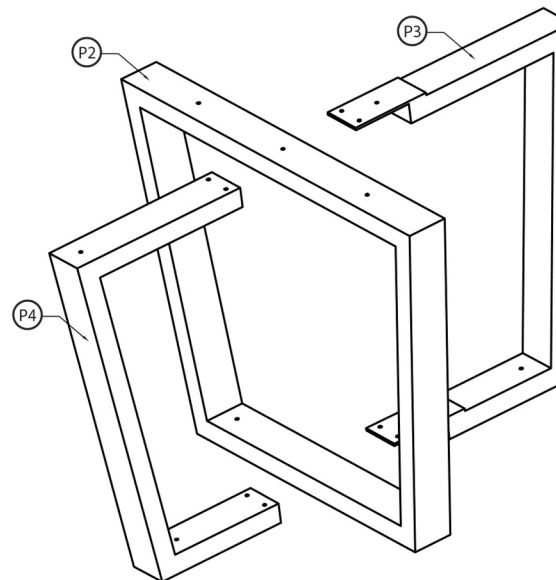

PARTS AND HARDWARE.

PARTS LIST

No.	DESCRIPTION	IMAGE	Q'TY
P1	TABLE TOP		1
P2	METAL LEG 1		1
P3	METAL LEG 2		1
P4	METAL LEG 3		1

HARDWARE LIST

No.	DESCRIPTION	IMAGE	Q'TY
H1	BOLT (Ø6x 15MM)		6
H2	BOLT (Ø6x60MM)		4
H3	FLAT WASHER		10
H4	ALLEN KEY		1

NOTES.

Thank you for purchasing this quality product! Be sure to check all packing material carefully for small part that may have come loose inside the carton during shipping.

CAUTION: The item is heavy, assembly should be performed by two people.

STEP 1.