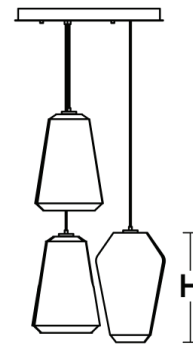

LOCATION		DATE
PREPARED BY		QUANTITY
COMMENTS		FIXTURE TYPE
CATALOG NUMBER		

Lily Multi Round Pendant LLYP Series

Features

This pendant features hand-blown frosted ribbed glass with 9 ft. adjustable cords. Product can be used over reception desks, restaurants, and in public spaces. This fixture mounts to a standard junction box (not included).

Construction

The metal canopy fits over a standard junction box. Power supply connections must be made inside a junction box (not included).

Finish

White canopy.

Electrical

120V medium base socket.

Lamping

For use with (3) 60W Max medium base bulbs (lamps not included). Sockets can be labeled for reduced wattage upon request.

Specifications and dimensions
subject to change without notice.

Ordering Information:

White	Qty.	Lamp	DIA.	H
LLYP11MBWHRND3	3	60W (MAX)	24"	18-1/4"