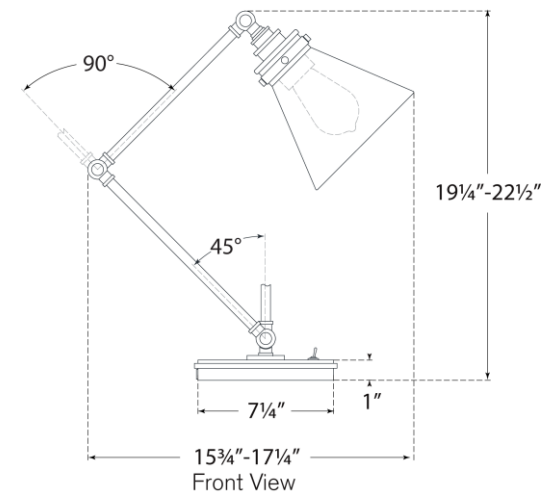

## Parkington Medium Articulating Desk Lamp

Item # CHA 8010PN

Designer: Chapman & Myers

Height: 19.25" - 22.5"

Width: 7.5"

Extension: 15.75" - 17.25"

Base: 7.25" Round

Finishes: AB, BZ, PN

Socket: E26 Keyless w/ Toggle on Base

Wattage: 15 LED A19

Weight: 13 Pounds

Top View

Front View