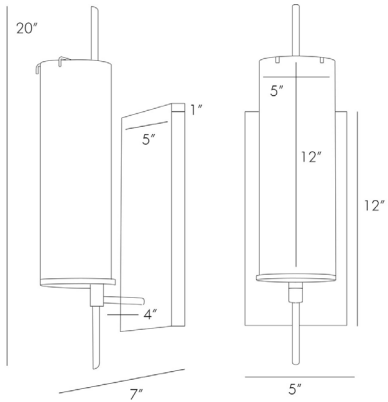

ARTERIOS

STEFAN SCONCE

49006

H: 20 IN, W: 5 IN, D: 7 IN

Vintage Silver, Frosted Glass

Contract Suitable As Is

Derived from the popular Stefan Floor Lamp (79661), this one-light wall sconce combines vintage silver with frosted glass and bronze to create a sophisticated and modern look. Consider pairs flanking a mirror in the hallway. Damp-rated, although limited covered outdoor conditions may affect finish.

APPEARANCE

Material	Glass, Steel
Material Type	Plated
Finish	Bronze, Vintage Silver
Top Coat/Sealant	true
Link	Welded

DIMENSIONS

Center Of Mount From Btm	8 IN
Shade	Top: 4.00 IN, Dia: 4.00 IN, Side: 12 IN
Arm	D: 4 IN
Backplate	H: 12 IN, W: 5 IN, D: 1 IN
Mount	H: 9.5 IN, W: 3.5 IN

WIRING

Rating	Damp
Cord	10 FT, Black, SVT
Socket	1, Type A- E26 Other
Maximum Watt	60
Voltage	110-120 V

CERTIFICATIONS

Certifications	Mexico European Union, United Arab Emirates, United States, Canada
----------------	---

COMPLIANCY

UL/ETL	Yes
CB	Yes
RoHS	true

SHIPPING

Product Weight	3 LBS
Gross Weight 1	4.45 LBS
Shipping Box 1	H: 9 IN, L: 22 IN, W: 9 IN

ADDITIONAL INFO

Features	Assembly Required
Hanging Orientation	Vertical Only