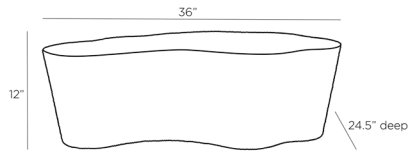

ARTERIOS

MEADOW COFFEE TABLE

5018

H: 12 IN, W: 36 IN, D: 24.5 IN

Natural Abaca

Contract Recommendations: Adding a lacquer coating provides additional protection

Imagine a functional table with both elevated looks and unique charm. Wonderfully playful curves dance around the entire structure of this cocktail table, softening its skilled craftsmanship. Look closely and discover the abaca's natural finish, with striking elements of the hand-made-such sophistication! Abaca will vary.

APPEARANCE

Material	Abaca
Finish	Natural
Finish Will Vary	true
Top Coat/Sealant	false

DIMENSIONS

Foot Print	W: 36 IN, D: 24.5 IN
Diagonal Dimension	27.5 IN

SHIPPING

Product Weight	16 LBS
Gross Weight 1	22.66 LBS
Shipping Box 1	H: 11.75 IN, L: 24.25 IN, W: 36.75 IN