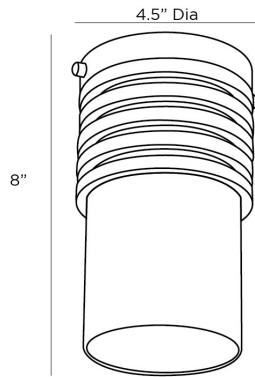

ARTERIOS

RUNE FLUSH MOUNT

49966
H: 8 IN, Dia: 4.50 IN
English Bronze, Opal Glass
Contract Suitable As Is

Formed with a machined look, as if turned on a lathe, the Rune Flush Mount is finished in English bronze iron with an opal glass cylinder shade. The fixture is scaled as an ideal hallway application or as a decorative swap for can lights. Damp-rated, although limited covered outdoor areas may affect finish.

APPEARANCE

Material	Glass, Steel
Finish	English Bronze, Opal
Top Coat/Sealant	true

WIRING

Rating	Damp
Suggested Bulb Type	G16.5
Cord	0.5 FT, Clear/Silver, SVT
Socket	1, Type B - E12
Photographed Bulb	2" Frosted Globe Bulb
Maximum Watt	60
Voltage	110-120 V

CERTIFICATIONS

Certifications	Mexico Australia, European Union, United Arab Emirates, United States, Canada
----------------	--

COMPLIANCY

UL/ETL	Yes
CB	Yes
RoHS	true

SHIPPING

Product Weight	2 LBS
Gross Weight 1	7 LBS
Gross Weight 2	0 LBS
Shipping Box 1	H: 12.8 IN, L: 7.48 IN, W: 7.48 IN
Shipping Box 2	H: 0 IN, L: 0 IN, W: 0 IN