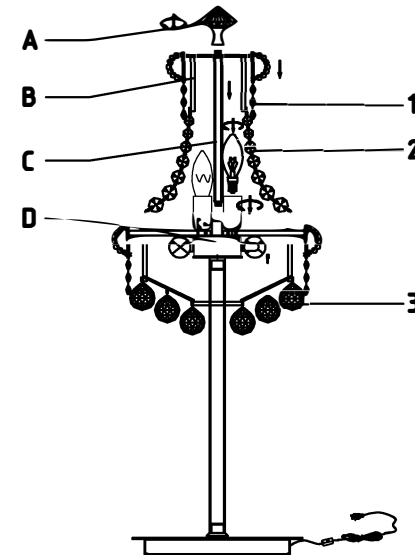

**Trade Mark:
CRYSTAL WORLD INC**

**Product Name: Table lamp
Model :8001T14
120Vac, 60Hz,AC ONLY
Lamp Size:D14"*H34"**

ETL
C LISTED US
Intertek
4006677

TABLE LAMP ASSEMBLY INSTRUCTIONS

- 1.PLEASE TAKE OFF THE PLASTIC SHEET FROM THE LAMP BODY.
- 2.PLEASE WEAR GLOVES WHEN YOU HANGING THE CRYSTAL.
- 3.PLEASE FIX (A) AND (B) WITH (C) .
- 4.PLEASE FIX (C) WITH (D) .
- 5.Install bulbs (NOT INCLUDED).USE **120V E12**  **6*40W Max.**