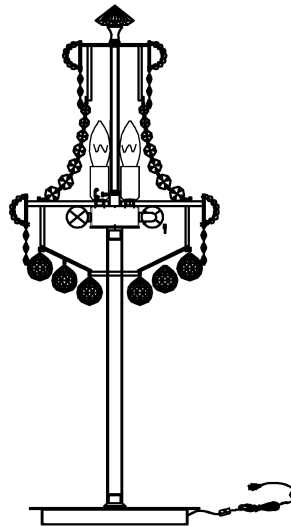

**Trade Mark:
CRYSTAL WORLD INC**

**Product Name: Table lamp
Model :8001T14
120Vac, 60Hz,AC ONLY
Lamp Size:D14"*H34"**

ETL
C LISTED US
Intertek
4006677

TABLE LAMP ASSEMBLY INSTRUCTIONS

- 1.PLEASE TAKE OFF THE PLASTIC SHEET FROM THE LAMP BODY.
- 2.PLEASE WEAR GLOVES WHEN YOU HANGING THE CRYSTAL.
- 3.PLEASE FIX (A) AND (B) WITH (C) .
- 4.PLEASE FIX (C) WITH (D) .
- 5.Install bulbs (NOT INCLUDED).USE **120V E12**  **6*40W Max.**