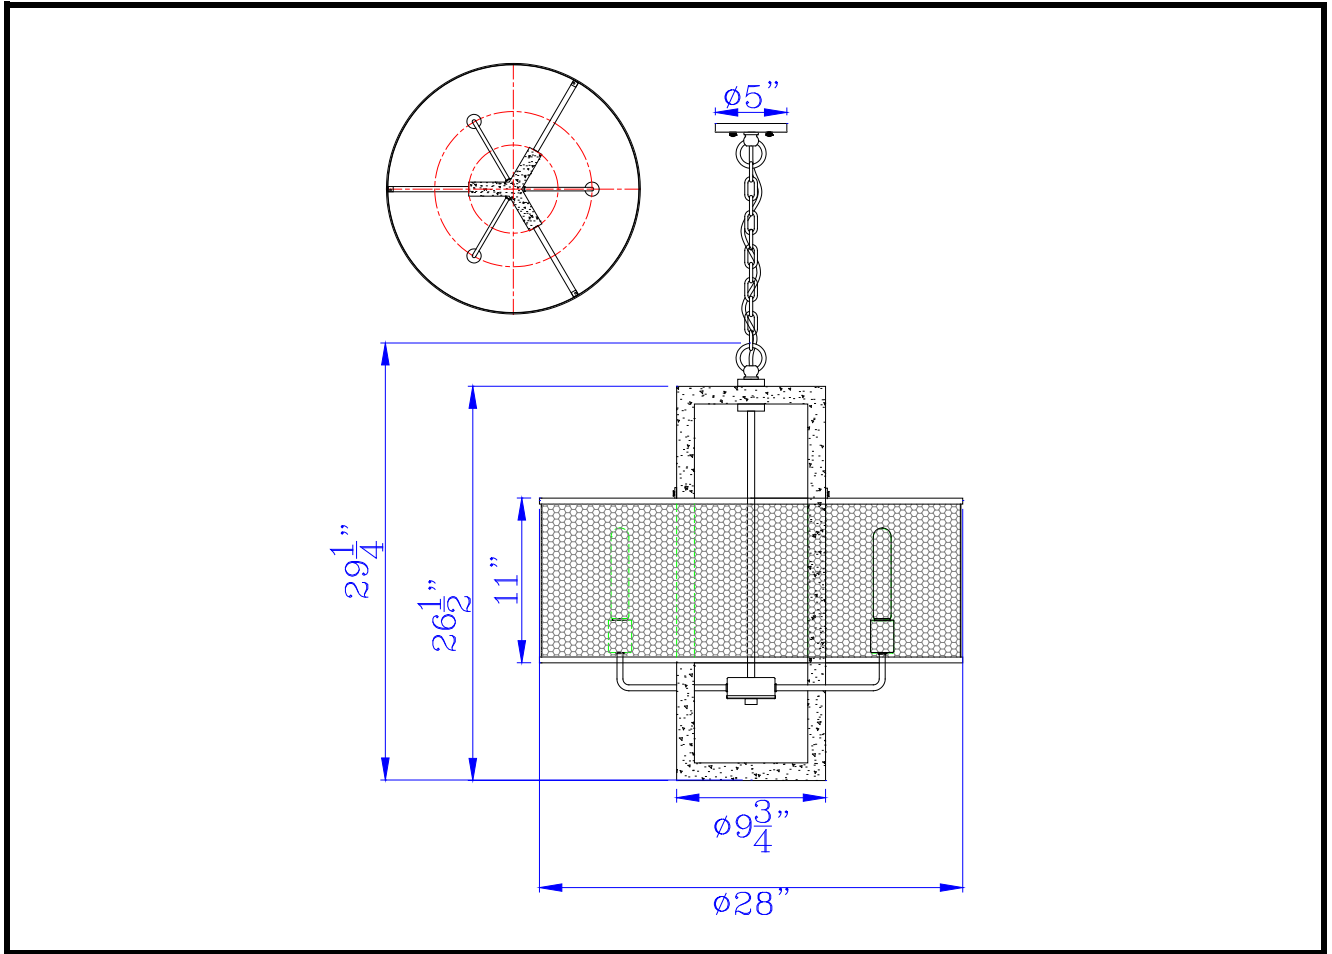

Project: _____

Catalog No.: _____

Lamp/Wattage: _____

Drawing:

Model No: FX-3678-6
Description: 60W x 6 Monza wood chandelier with mesh shade
Material: Wood/Metal
Finish : Wood
Height: 29"
Width: 28"
Wattage : 60Wx6
Socket : Medium Base (E26)
Bulb: Incandescent
Chain Length: 6'
Wire Length: 10"
Wire Color: Black
Shade No: None
Material: None
Shade size: None
Certificate : 