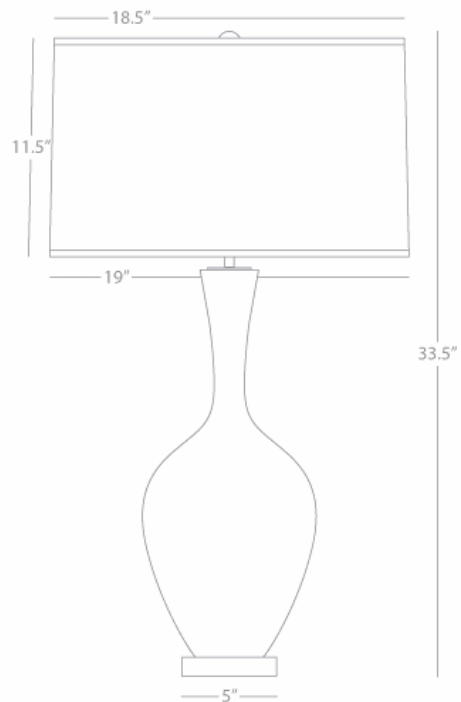

AUDREY

ST980

Table Lamp

1 - 150W Max.

Bulb Type: A

Switch: Hi-Lo Dimming

Smoky Taupe Glazed Ceramic

Lucite Base

Fondine Fabric Shade

See Audrey/ Delilah Table for Color Options

** Available for Quick SHIP **