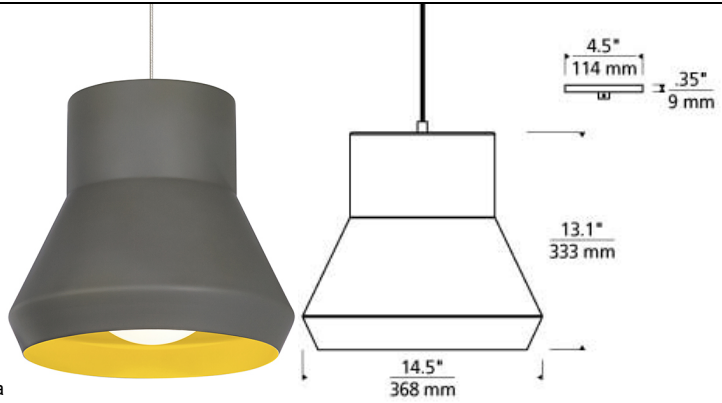

## DESCRIPTION

The traditional silhouette of early The Milo pendant light by Tech Lighting is a vibrant twist on the traditional early twentieth century factory light. The Milo features three invigorating colors combinations, Gray and Chartreuse, White and Champagne and White and Orange, each color combination brings about a fun and slightly playful motif to this moderately scaled pendant. The Milo is ideal for kitchen island task lighting, hallway lighting and dining room lighting. Available lamping options include the energy efficient LED and compact florescent. All lamping options are fully-dimmable to create the desired ambiance in your special space. century factory lights is reinvigorated with this colorful, modern twist. Includes 12' of field-cuttable cord. Available with or without lamp. E26 medium base socket 100w max. LED includes (1) E26 medium base A19 9.5 watt 800 lumen 90 CRI 2700K LED lamp. Incandescent dimmable with a standard incandescent dimmer. LED dimmable with LED compatible dimmer.