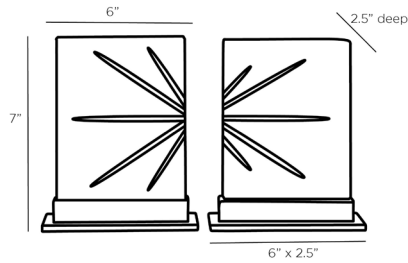

## VERIDIAN SCULPTURES, SET OF 2

ATC01  
H: 7 IN, W: 6 IN, D: 2.5 IN  
White  
Contract Suitable As Is

Our Veridian sculptural objects are created as a slab of white alabaster and another in smoke crystal. Both pieces feature an etched radial design and rest on bases of antique brass steel. Use the pair as lavish book-ends or place them together as sculptural objects. Finishes will vary.

### DIMENSIONS

|            |                    |
|------------|--------------------|
| Foot Print | W: 6 IN, D: 2.5 IN |
|------------|--------------------|