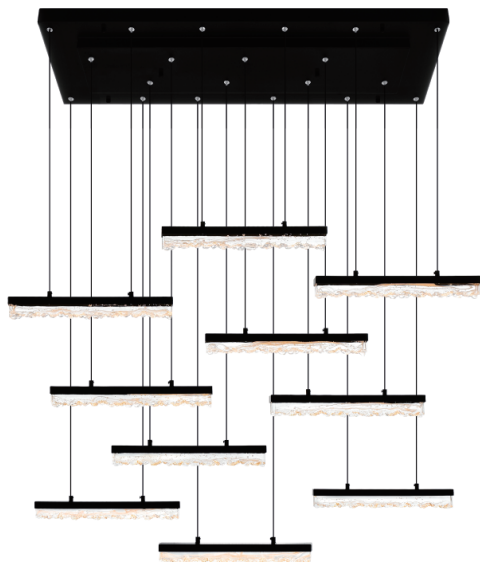

PROJECT: \_\_\_\_\_  
 FIXTURE TYPE: \_\_\_\_\_  
 LOCATION: \_\_\_\_\_  
 CONTACT/PHONE: \_\_\_\_\_

Item	1588P48-10-101
Collection	STAGGER
Category	Chandelier
Finish	Black
Glass	Clear
Crystal	-----
Acrylic	-----

Shade Color	-----
Min Assembled Height	5.5"
Max Assembled Height	125.5"
Width	48"
Length	12"
Diameter	-----
Input	120V AC,60HZ,AC

Lumens	5200
Light Source	LED
Bulb Info.	100W
Included	-----
Dimmable	Yes
Colour Temp	3000K
Weight	61.6Lbs