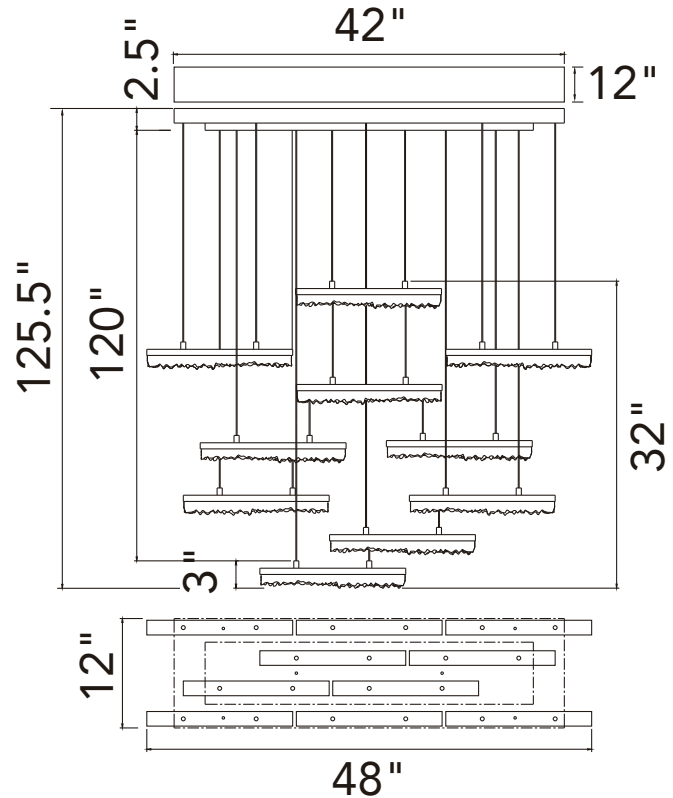

PROJECT: \_\_\_\_\_  
 FIXTURE TYPE: \_\_\_\_\_  
 LOCATION: \_\_\_\_\_  
 CONTACT/PHONE: \_\_\_\_\_

Item	1588P48-10-101
Collection	STAGGER
Category	Chandelier
Finish	Black
Glass	Clear
Crystal	-----
Acrylic	-----

Shade Color	-----
Min Assembled Height	5.5"
Max Assembled Height	125.5"
Width	48"
Length	12"
Diameter	-----
Input	120V AC,60HZ,AC

Lumens	5200
Light Source	LED
Bulb Info.	100W
Included	-----
Dimmable	Yes
Colour Temp	3000K
Weight	61.6Lbs