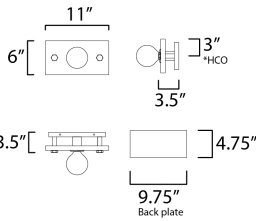

PRODUCT DESCRIPTION

Planks of natural wood are distressed by hand and finished in Weathered Wood with Antique Brass accents, to create a rustic reclaimed look. Lacquered raw metal hex nuts provide an additional decorative element. The overall design can be changed by your choice of bulb which makes the collection very versatile.

MEASUREMENTS

DIMENSION : 11" W x 6" H x 3.5" Ext
MAX OAH : 56.75" OAH x 9.75" W x 4.75" H
HANGING WEIGHT : 2.9 lb

LAMPING

INPUT VOLTAGE : 120V
BULB : 1 x 60W Incandescent E26 Medium , 60W Total
BULB INCLUDED : (Not Included)
LIGHTING_DIRECTION : Omni

FINISHES OPTION

Weathered Wood / Antique Brass

MATERIAL

Wood, Steel

RATINGS

cULus
Damp Location

ADDITIONAL

INSTALL UP/DOWN: All
OPERATING TEMPERATURE:
-20°C (-4°F), 40°C (104°F)

Always consult a qualified electrician before installing any lighting product.

WESTERN DISTRIBUTION CENTER (HEADQUARTER)
253 NORTH VINELAND AVE | CITY OF INDUSTRY, CA 91746
EASTERN DISTRIBUTION CENTER
4200 SHIRLEY DR. | ATLANTA, GA 30336
P. 626.956.4200 | F. 626.956.4225 | maximlighting.com