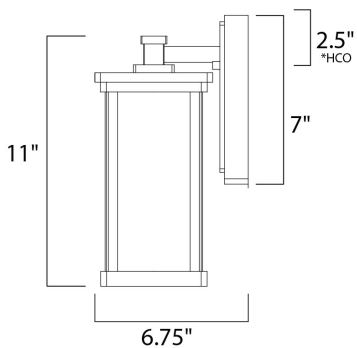

\*height from center of outlet to the top of the fixture

### MEASUREMENTS

DIMENSION : 5.25" W x 11" H x 6.75" Ext  
 BACK PLATE : 4.5" W x 7" H x 2.5" HCO  
 HANGING WEIGHT : 2.86 lb