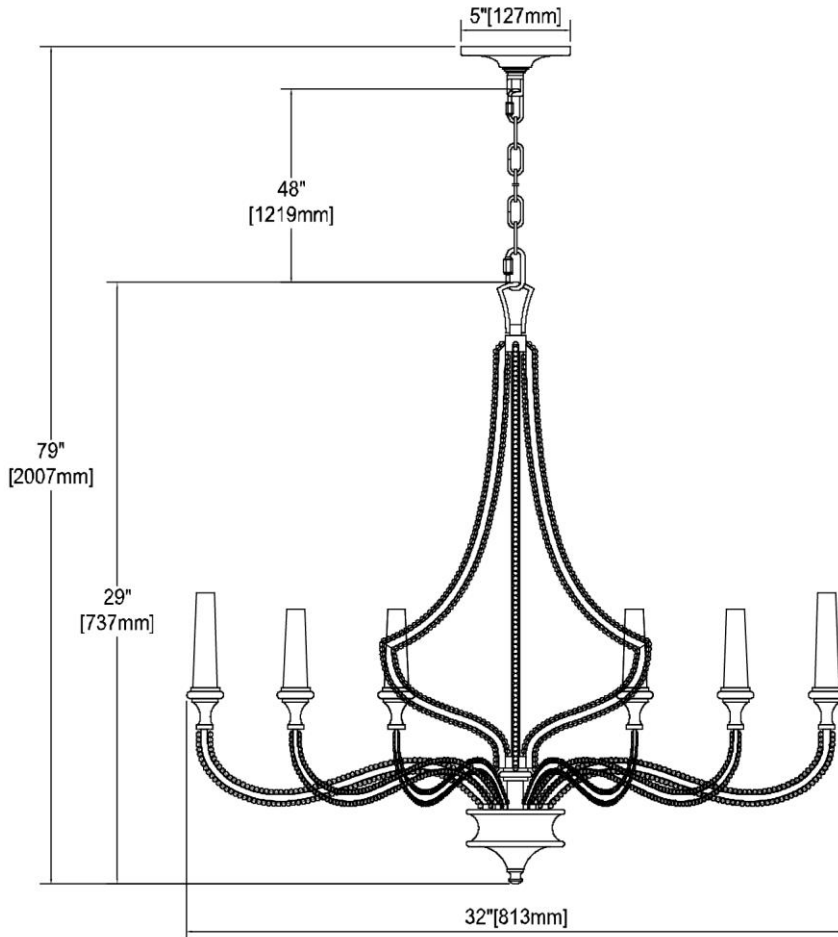

<b>ITEM #:</b>	11177/8
<b>UPC</b>	748119132518
<b>Description</b>	La Rochelle 8-Light Chandelier in Parisian Gold Leaf
<b>Finish</b>	Parisian Gold Leaf
<b>Materials</b>	Glass, Steel
<b>Brand</b>	ELK Lighting
<b>Collection</b>	La Rochelle
<b>Category</b>	Indoor Lighting
<b>Type</b>	Chandelier

ITEM DIMENSIONS				RATINGS & SPECIFICATIONS				
<b>Width</b>	32 inches			<b>Safety Rating</b>	UL		<b>Certification</b>	Dry locations
<b>Depth</b>	32 inches			<b>ADA Compliant</b>	N/A		<b>Voltage</b>	120
<b>Height</b>	29 inches			<b>BULBS / SOCKETS</b>				
<b>Weight</b>	13 pounds			<b>Quantity</b>	8		<b>Wattage</b>	60 watts
ADDITIONAL DIMENSIONS				<b>Included</b>	No		<b>Type</b>	Torpedo (E12 Candelabra Base)
<b>Backplate / Canopy</b>	5 diameter			<b>Other</b>	N/A			
<b>HCWO</b>	N/A			CHAIN / CORD INFORMATION				
<b>Min. Extension</b>	N/A			<b>Chain</b>	48 inches		<b>Cord</b>	96 inches - Clear
<b>Max. Extension</b>	N/A			SHADE / GLASS DETAILS				
OVERALL HEIGHT				<b>Shade/Glass Description</b>	N/A			
<b>Min.</b>	33 inches		<b>Max.</b>	79 inches				
EXTENSION ROD(S)				<b>Width</b>	N/A		<b>Height</b>	N/A
N/A				<b>Width at Top</b>	N/A		<b>Width at Bottom</b>	N/A