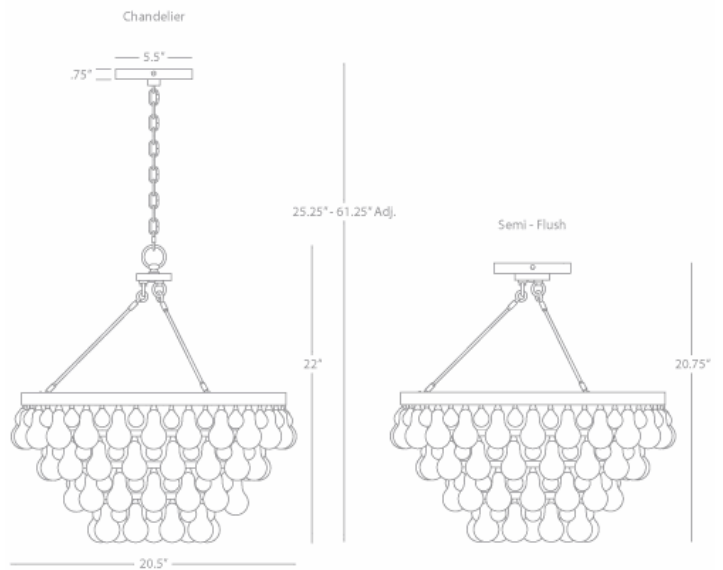

BLING

1000

Chandelier w/Convertible Double Canopy*

4 - 60W Max.

Bulb Type: B-11 Medium Base

Switch: Direct Wire Only

Antique Brass Finish

Glass Drops

Suspension Hardware: 3 Ft. Chain

FINISH OPTION:

S1000 - Polished Nickel/Antique Brass

Z1000 - Deep Patina Bronze

***Can be converted to a semi-flush mount by mounting the center canopy directly to ceiling canopy**