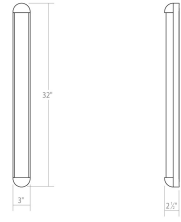

Project:

Radio LED Bath Bar Spec Sheet

SKU: 3953.25 Learn more at:
<https://sonnemanlight.com/radio-led-bath-bar>

Description: Radio's clean lines and soft geometry bring a mid-century feel to a technologically modern bath bar. The gracefully rounded form and smooth, seamless diffuser offer illumination and a robust presence for the sophisticated bath. Radio's half-round profile mounts flush to the surface and can be fit to the edge of a mirror or wall.

Type #:

Dimensions

Height:	32"
Width:	3"
Extends:	3"
Minimum Extension:	3"
Maximum Extension:	3"
Size:	32"
Canopy/Backplate/Base Width:	3
Canopy/Backplate/Base Height:	32

Electrical Specs

Bulb(s) Included?:	Yes
Bulb 1 Type:	Integral LED
Bulb Quantity:	1
Input Voltage:	120-277VAC
Wattage:	15
Initial Lumens:	1500
Delivered Lumens:	1050
Color Temperature:	3000K
CRI:	90
Power Supply Type:	Driver
Power Supply Quantity:	1
Power Supply Location:	Outlet Box
Dimming Type:	TRIAC/ELV/ 0-10V
Bulb Max Wattage:	15

Installation

Installation:	Licensed electrician required
Installation Orientation:	Any Orientation

Shipping

Carton 1 L x W x H:	36" X 7" X 7"
Carton 1 Gross Weight:	6 LBS

Shade

Shade 1 Material:	Optical Acrylic
-------------------	-----------------