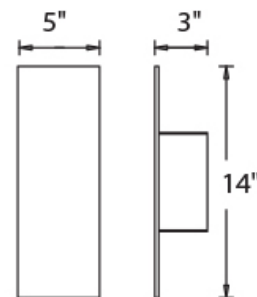

Fixture Type: _____

Catalog Number: _____

Project: _____

Location: _____

Icon

Outdoor Wall Sconce 3000K

Model & Size	Color Temp & CRI	Watt	LED Lumens	Delivered Lumens	Finish
WS-W54614 14"	3000K 90	10.9W	845	458	AL Brushed Aluminum BK Black BZ Bronze

Example: **WS-W54614-AL**

DESCRIPTION

Like a simple reference to something greater, the up and down lights accentuate linear architectural forms. A simple shape, with infinite applications, the Icon features a shielded light source for great low-glare illumination. Constructed with a solid die-cast aluminum and powder coated finish. The light engine is factory sealed for maximum protection against the harshest elements.

FEATURES

- Weather resistant powder coat finish
- Simple shape, simple idea, infinite applications
- Up & down light
- Shielded light source for great low-glare illumination
- Driver concealed within the fixture
- 5 year warranty

SPECIFICATIONS

Color Temp:	3000K
Input:	120-277 VAC, 50/60Hz
CRI:	90
Dimming:	ELV: 100 - 10%
Rated Life:	54000 Hours
Mounting:	Can be mounted on wall in all orientations
Standards:	ETL, cETL, IP65 Wet Location Listed
Construction:	Aluminum hardware with glass diffuser

FINISHES

LINE DRAWING