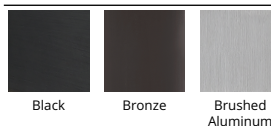

FINISHES

LINE DRAWING