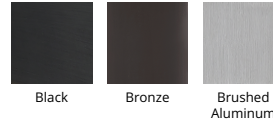

### Outdoor Wall Sconce 3000K

Model & Size	Color Temp & CRI	Watt	LED Lumens	Delivered Lumens	Finish
WS-W54614 14"	3000K 90	10.9W	845	458	AL Brushed Aluminum BK Black BZ Bronze

Example: **WS-W54614-AL**

#### FINISHES