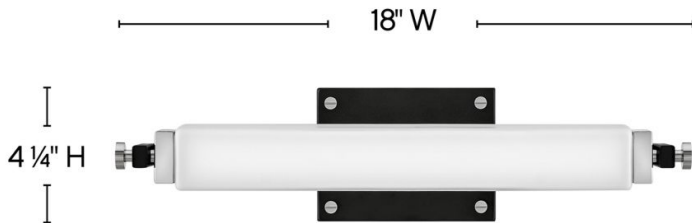

ROLLINS

51090BK-CM

MEDIUM LED SCONCE

Rollins is both industrial in form and transitional in style. Unique rectangular etched opal glass has softly rounded edges offset by contrasting details on the backplate and the square knobs anchoring either end. This integrated LED design comes in two finish combinations, Black with Chrome and Black with Heritage Brass, and can be hung both vertically and horizontally.

DETAILS	
FINISH:	Black
MATERIAL:	Steel
GLASS:	Etched Opal
DIMMABLE:	YES - CL TYPE DIMMER (SSL7A)

DIMENSIONS	
WIDTH:	18"
HEIGHT:	4.3"
WEIGHT:	1.5lb
BACK PLATE:	5.75"W X 4.25"H
EXTENSION:	4"
TOP TO OUTLET:	2.25"

LIGHT SOURCE	
LIGHT SOURCE:	Integrated LED
LED NAME:	EL2G16W7WI
VOLTAGE:	120v
COLOR TEMP:	3000
LUMENS:	1400
CRI:	95
INCANDESCENT EQUIVALENCY:	1 x 100w
DIMMABLE:	YES - CL TYPE DIMMER (SSL7A)

SHIPPING	
CARTON LENGTH:	20.8
CARTON WIDTH:	10.5
CARTON HEIGHT:	6
CARTON WEIGHT:	2

PRODUCT DETAILS:

- Mounting hardware is hidden on the back plate to ensure a clean silhouette
- Fixture can be mounted vertically
- Suitable for use in damp locations as defined by NEC and CEC. Meets United States UL Underwriters Laboratories & CSA Canadian Standards Association Product Safety Standards.
- ADA compliant
- LED components carry a 5-year limited warranty
- Merging the best of traditional and modern elements with a sophisticated and streamlined look