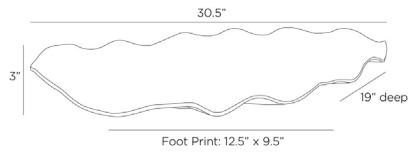

ARTERIOS

ESSEX CENTERPIECE

AT104
H: 3 IN, W: 30.5 IN, D: 19 IN
Antique Copper
Contract Suitable As Is

With a freeform hammered texture, this unique cast aluminum centerpiece resembles a crushed shield. Oversized to add drama, the antique copper surface delivers textural appeal. Finish will vary.

APPEARANCE

Material	Aluminum
Material Type	Cast
Finish Will Vary	true
Top Coat/Sealant	true

DIMENSIONS

Foot Print	W: 12.5 IN, D: 9.5 IN
------------	-----------------------

SHIPPING

Product Weight	10 LBS
Gross Weight 1	15 LBS
Shipping Box 1	H: 21 IN, L: 32.75 IN, W: 9.5 IN