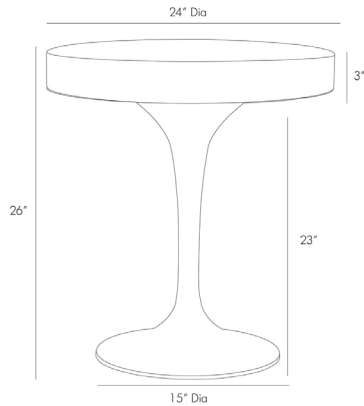

ARTERIOS

DARYL END TABLE

6155

H: 26 IN, Dia: 24.00 IN

Antique Black

Contract Recommendations: Adding a lacquer coating provides additional protection

Artisan technique takes hold in this compelling design. The slim tapered aluminum base is finished in antique bronze. The wood top has been carved with a rhythmic ring design then clad in antique brass sheet. Clad finish will vary.

APPEARANCE

Material	Aluminum, Brass
Material Type	Clad
Finish	Antique Bronze
Finish Will Vary	true
Top Coat/Sealant	true

DIMENSIONS

Foot Print	Dia: 15.00 IN
Table Top	H: 3 IN, Dia: 24.00 IN
Clearance	23

SHIPPING

Shipping Requirements	TruckShip
Product Weight	35.5 LBS
Gross Weight 1	49.05 LBS
Shipping Box 1	H: 30 IN, L: 27 IN, W: 27 IN

CONTRACT

Contract Suitable	Adding a lacquer coating provides additional protection
-------------------	---