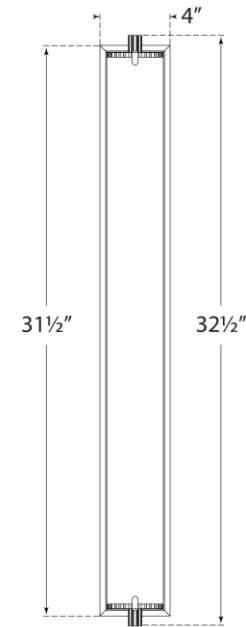

TEAR SHEET

Calliope Over The Mirror Bath Light

Item # TOB 2193PN-WG

Designer: Thomas O'Brien

Height: 32.75"

Width: 3.75"

Extension: 3.5"

Backplate: 3" x 30.5" Rectangle

Finishes: BZ, HAB, PN

Glass Options: WG

Socket: Dedicated LED

Wattage: 26w (2000lm)

Weight: 14 Pounds

Front View

Side View