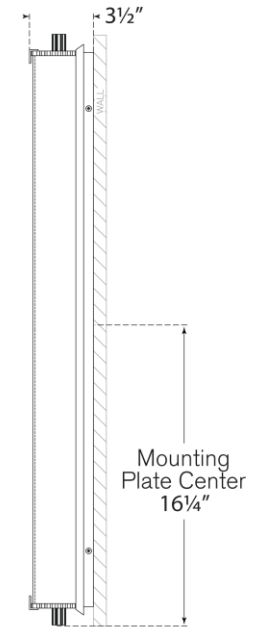

TEAR SHEET

Calliope Over The Mirror Bath Light

Item # TOB 2193PN-WG

Designer: Thomas O'Brien

Height: 32.75"

Width: 3.75"

Extension: 3.5"

Backplate: 3" x 30.5" Rectangle

Finishes: BZ, HAB, PN

Glass Options: WG

Socket: Dedicated LED

Wattage: 26w (2000lm)

Weight: 14 Pounds

Front View

Side View