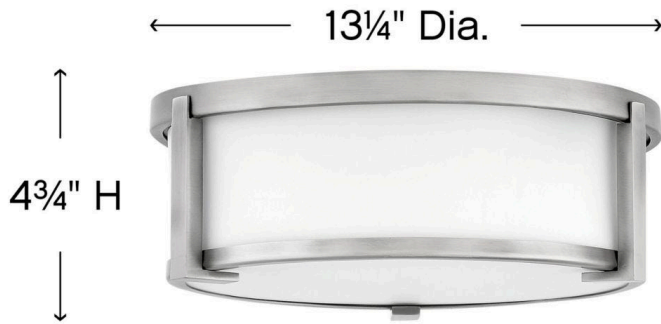

LOWELL

3241AN

MEDIUM FLUSH MOUNT

Lowell is a transitional design with clean lines and a subtle mid-century modern overtone. Robust cast L-bracket details combine with a twist lock system to maintain a sleek appearance that fits any décor.

DETAILS	
FINISH:	Antique Nickel
MATERIAL:	Steel
GLASS:	Etched Opal

DIMENSIONS	
WIDTH:	13.3"
HEIGHT:	4.8"
WEIGHT:	5.5lb

LIGHT SOURCE	
LIGHT SOURCE:	LED Lamp
WATTAGE:	2-7w Med. LED, 60w Equiv.
VOLTAGE:	120v

MOUNTING	
CANOPY:	13" Dia.

SHIPPING	
CARTON LENGTH:	16.5
CARTON WIDTH:	16.5
CARTON HEIGHT:	8
CARTON WEIGHT:	7.6

PRODUCT DETAILS:

- Suitable for use in damp locations as defined by NEC and CEC. Meets United States UL Underwriters Laboratories & CSA Canadian Standards Association Product Safety Standards
- Merging the best of traditional and modern elements, with a sophisticated and streamlined silhouette perfect for any space
- Classic matte brushed nickel finish