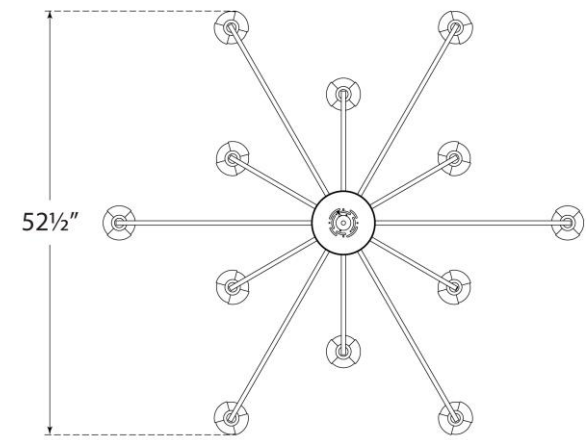

TEAR SHEET

Pedra Grande Staggered Arm Flush Mount

Item # KW 4624AB-ALB

Designer: Kelly Wearstler

Height: 6"

Width: 60"

Canopy: 8" Round

Finishes: AB, BZ, PN

Shade Treatments: ALB

Socket: Dedicated LED

Wattage: 50w (6000lm)

Weight: 35 Pounds

Note: Alabaster is a Natural Stone | Variations in Color and Texture are Expected

Front View

Top View