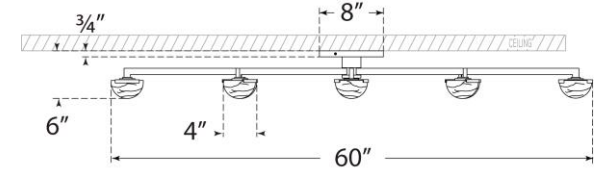

TEAR SHEET

Pedra Grande Staggered Arm Flush Mount

Item # KW 4624AB-ALB

Designer: Kelly Wearstler

Height: 6"

Width: 60"

Canopy: 8" Round

Finishes: AB, BZ, PN

Shade Treatments: ALB

Socket: Dedicated LED

Wattage: 50w (6000lm)

Weight: 35 Pounds

Note: Alabaster is a Natural Stone | Variations in Color and Texture are Expected

Front View

Top View