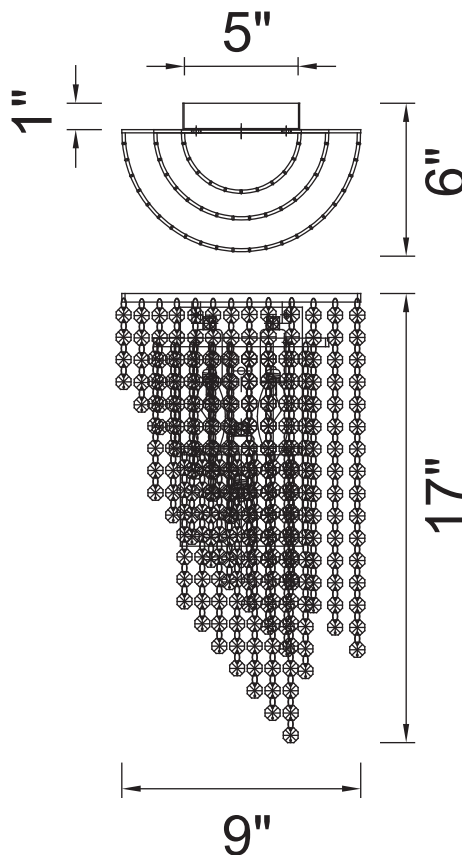

PROJECT: _____

FIXTURE TYPE: _____

LOCATION: _____

CONTACT/PHONE: _____

Item	8024W9C
Collection	PRISM
Finish	Chrome
Glass	-----
Crystal	Clear
Input	120V AC,60HZ,AC

Shade	-----
Length/Dia.	9"
Width/Ext.	6"
Height	17"
Maximum	-----
Lumens	-----

Light Source	E12
Bulb Info.	3×60W
Included	-----
Dimmable	Yes
Color	-----
Weight	