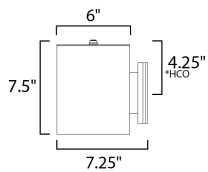

PRODUCT DESCRIPTION

Classic cylinder up and down lights provide directional light without glare. Available in 3 sizes with both incandescent and LED versions. Available in Architectural Bronze, Aluminum, or Black.