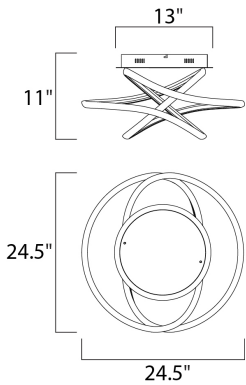

MEASUREMENTS

DIMENSION : 24.5" L x 24.5" W x 11" H
MAX OAH : 13" OAH
CANOPY : 13" W x 1.5" H x 13" L
HANGING WEIGHT : 8.4 lb

LAMPING

INPUT VOLTAGE : 110-277V
LUMENS : 3,640 Rated (2,340 Del.)
BULB : 1 x 52W LED PCB Integrated , 52W Total
BULB INCLUDED : (Integrated)
DIMMABLE : Only at 120V with ELV
CRI : 90+ CRI
COLOR_TEMP : 3000K