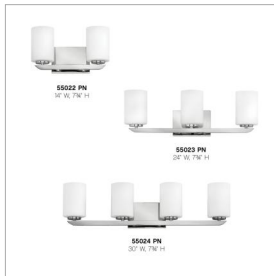

### THREE LIGHT VANITY

Clean and crisp, Kyra's minimalist design is anchored with a bold yet simple aesthetic. The sleek cross bar ends with a subtle curve for an element of softness. Rich finish options of Brushed Nickel or Polished Nickel complement the elegant etched opal glass.

DETAILS	
FINISH:	Polished Nickel
MATERIAL:	Steel
GLASS:	Etched Opal
DIMMABLE:	YES, WITH DIMMABLE LAMP (NOT INCLUDED)

DIMENSIONS	
WIDTH:	24"
HEIGHT:	7.8"
WEIGHT:	5lb
BACK PLATE:	7"W X 4.75"H
EXTENSION:	5.3"
TOP TO OUTLET:	5.5"

LIGHT SOURCE	
LIGHT SOURCE:	Socketed
WATTAGE:	3-14w Med. LED, 100w Equiv.
VOLTAGE:	120v

SHIPPING	
CARTON LENGTH:	25
CARTON WIDTH:	11
CARTON HEIGHT:	7
CARTON WEIGHT:	5.9