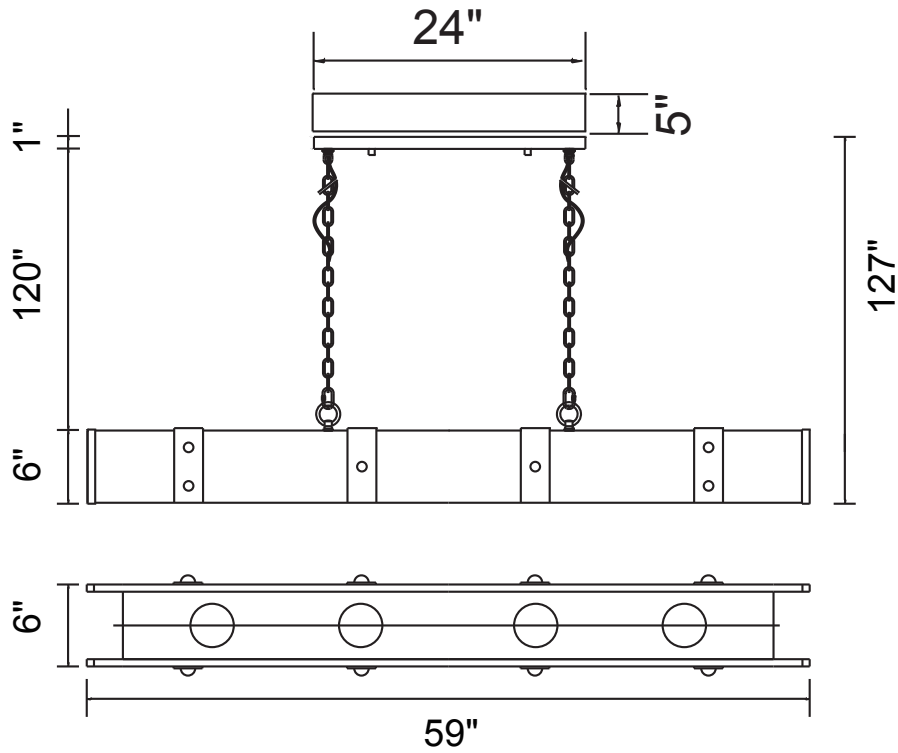

PROJECT: \_\_\_\_\_  
 FIXTURE TYPE: \_\_\_\_\_  
 LOCATION: \_\_\_\_\_  
 CONTACT/PHONE: \_\_\_\_\_

Item	9748P59-4-101
Collection	PAGO
Finish	Black
Glass	-----
Crystal	-----
Input	120V AC,60HZ,AC

Shade	-----
Length/Dia.	59"
Width/Ext.	6"
Height	6"
Maximum	127"
Lumens	1080

Light Source	LED
Bulb Info.	4x7W AC COB
Included	-----
Dimmable	Yes
Color	3000K
Weight	