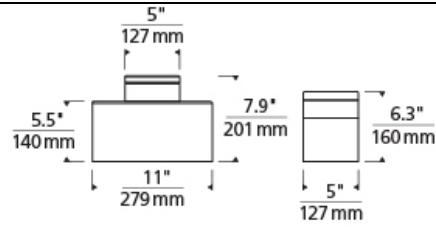

FLUSH & SEMI-FLUSH MOUNT

Manette Flush Mount Ceiling

DESCRIPTION

The sleek glass shade is suspended from a handsome die-cast metal band just below the ceiling which hides the LED light source. The shade illuminates with an even glow free of hot spots found with traditional light sources. Includes 15 watt, 950 net lumen, 3000K LED module. Dimmable with low-voltage electronic dimmer.

INSTALLATION

This product can mount to either a 4" square electrical box with round plaster ring or an octagonal electrical box (not included).

WEIGHT

6.19lb / 2.81kg ±

transparent smoke

COLOR OPTIONS

gloss white transparent smoke