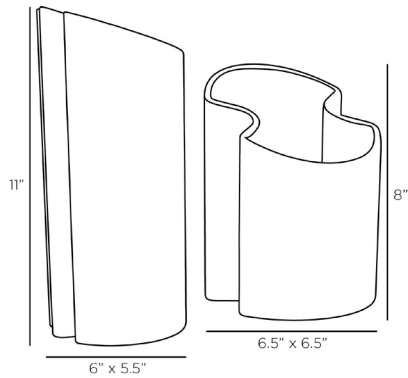

ARTERIO

XYLA VASES, SET OF 2

AVC08

Black

Contract Suitable As Is

The flowing forms and gentle curves of these extruded vases offer the best of the natural and material worlds. Crafted of black ceramic, the textural finish recalls volcanic rock. Set of two. Finish will vary.

APPEARANCE

Material	Ceramic
Finish Will Vary	true
Top Coat/Sealant	false

DIMENSIONS

	6
Foot Print Small	W: 6.5, D: 6.5
Foot Print Large	W: 6, D: 5.5

SHIPPING

Product Weight	7.5 LBS
Gross Weight 1	14.5 LBS
Shipping Box 1	H: 14.6 IN, L: 18.9 IN, W: 16.5 IN