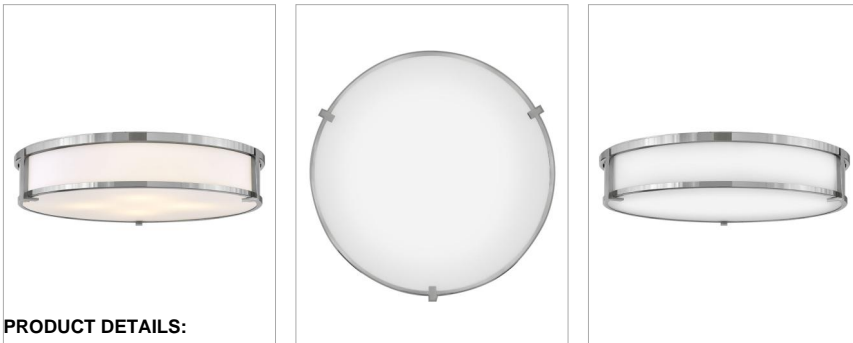

LOWELL

3244CM

LARGE FLUSH MOUNT

Lowell is a transitional design with clean lines and a subtle mid-century modern overtone. Robust cast L-bracket details combine with a twist lock system to maintain a sleek appearance that fits any décor.

DETAILS	
FINISH:	Chrome
MATERIAL:	Steel
GLASS:	Etched Opal
DIMMABLE:	YES, WITH DIMMABLE LAMP (NOT INCLUDED)

DIMENSIONS	
WIDTH:	24"
HEIGHT:	4.8"
WEIGHT:	20.9lb

LIGHT SOURCE	
LIGHT SOURCE:	Socketed
WATTAGE:	4-7w Med. LED, 60w Equiv.
VOLTAGE:	120v

MOUNTING	
CANOPY:	23.75" Dia.

SHIPPING	
CARTON LENGTH:	27.4
CARTON WIDTH:	27.4
CARTON HEIGHT:	15.8
CARTON WEIGHT:	29

PRODUCT DETAILS:

- Suitable for use in dry (indoor) locations as defined by NEC and CEC. Meets United States UL Underwriters Laboratories & CSA Canadian Standards Association Product Safety Standards.
- Bold silhouette with dramatic details creates a modern statement
- Sparkling chrome with reflective finish