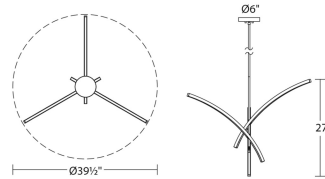

Project:

Gestures 3-Arm LED Chandelier Spec Sheet

SKU: 2583.01 Learn more at:
<https://sonnemanlight.com/gestures-3-arm-led-chandelier>

Description:

Type #:

Dimensions

Height:	27"
Diameter:	39.5"
Canopy/Backplate/Base:	6"
Hanging Details:	(3) 12" + (1) 6" Stem Kit
Canopy/Backplate/Base Height:	1"

Electrical Specs

Bulb(s) Included?:	Yes
Bulb 1 Type:	Integral LED
Input Voltage:	120VAC
Wattage:	75
Initial Lumens:	4000
Delivered Lumens:	2800
Color Temperature:	3000K
CRI:	90
Power Supply Type:	Transformer
Power Supply Quantity:	1
Power Supply Location:	Outlet Box
Dimming Type:	ELV
Bulb Max Wattage:	75

Installation

Installation:	Licensed electrician required
Sloped Ceiling Compatible?:	Not Compatible

Shipping

Carton 1 L x W x H:	31" X 28" X 5"
Carton 1 Gross Weight:	9 LBS
Fixture Weight:	7

Shade

Shade 1 Material:	Aluminum
Shade 2 Material:	Acrylic