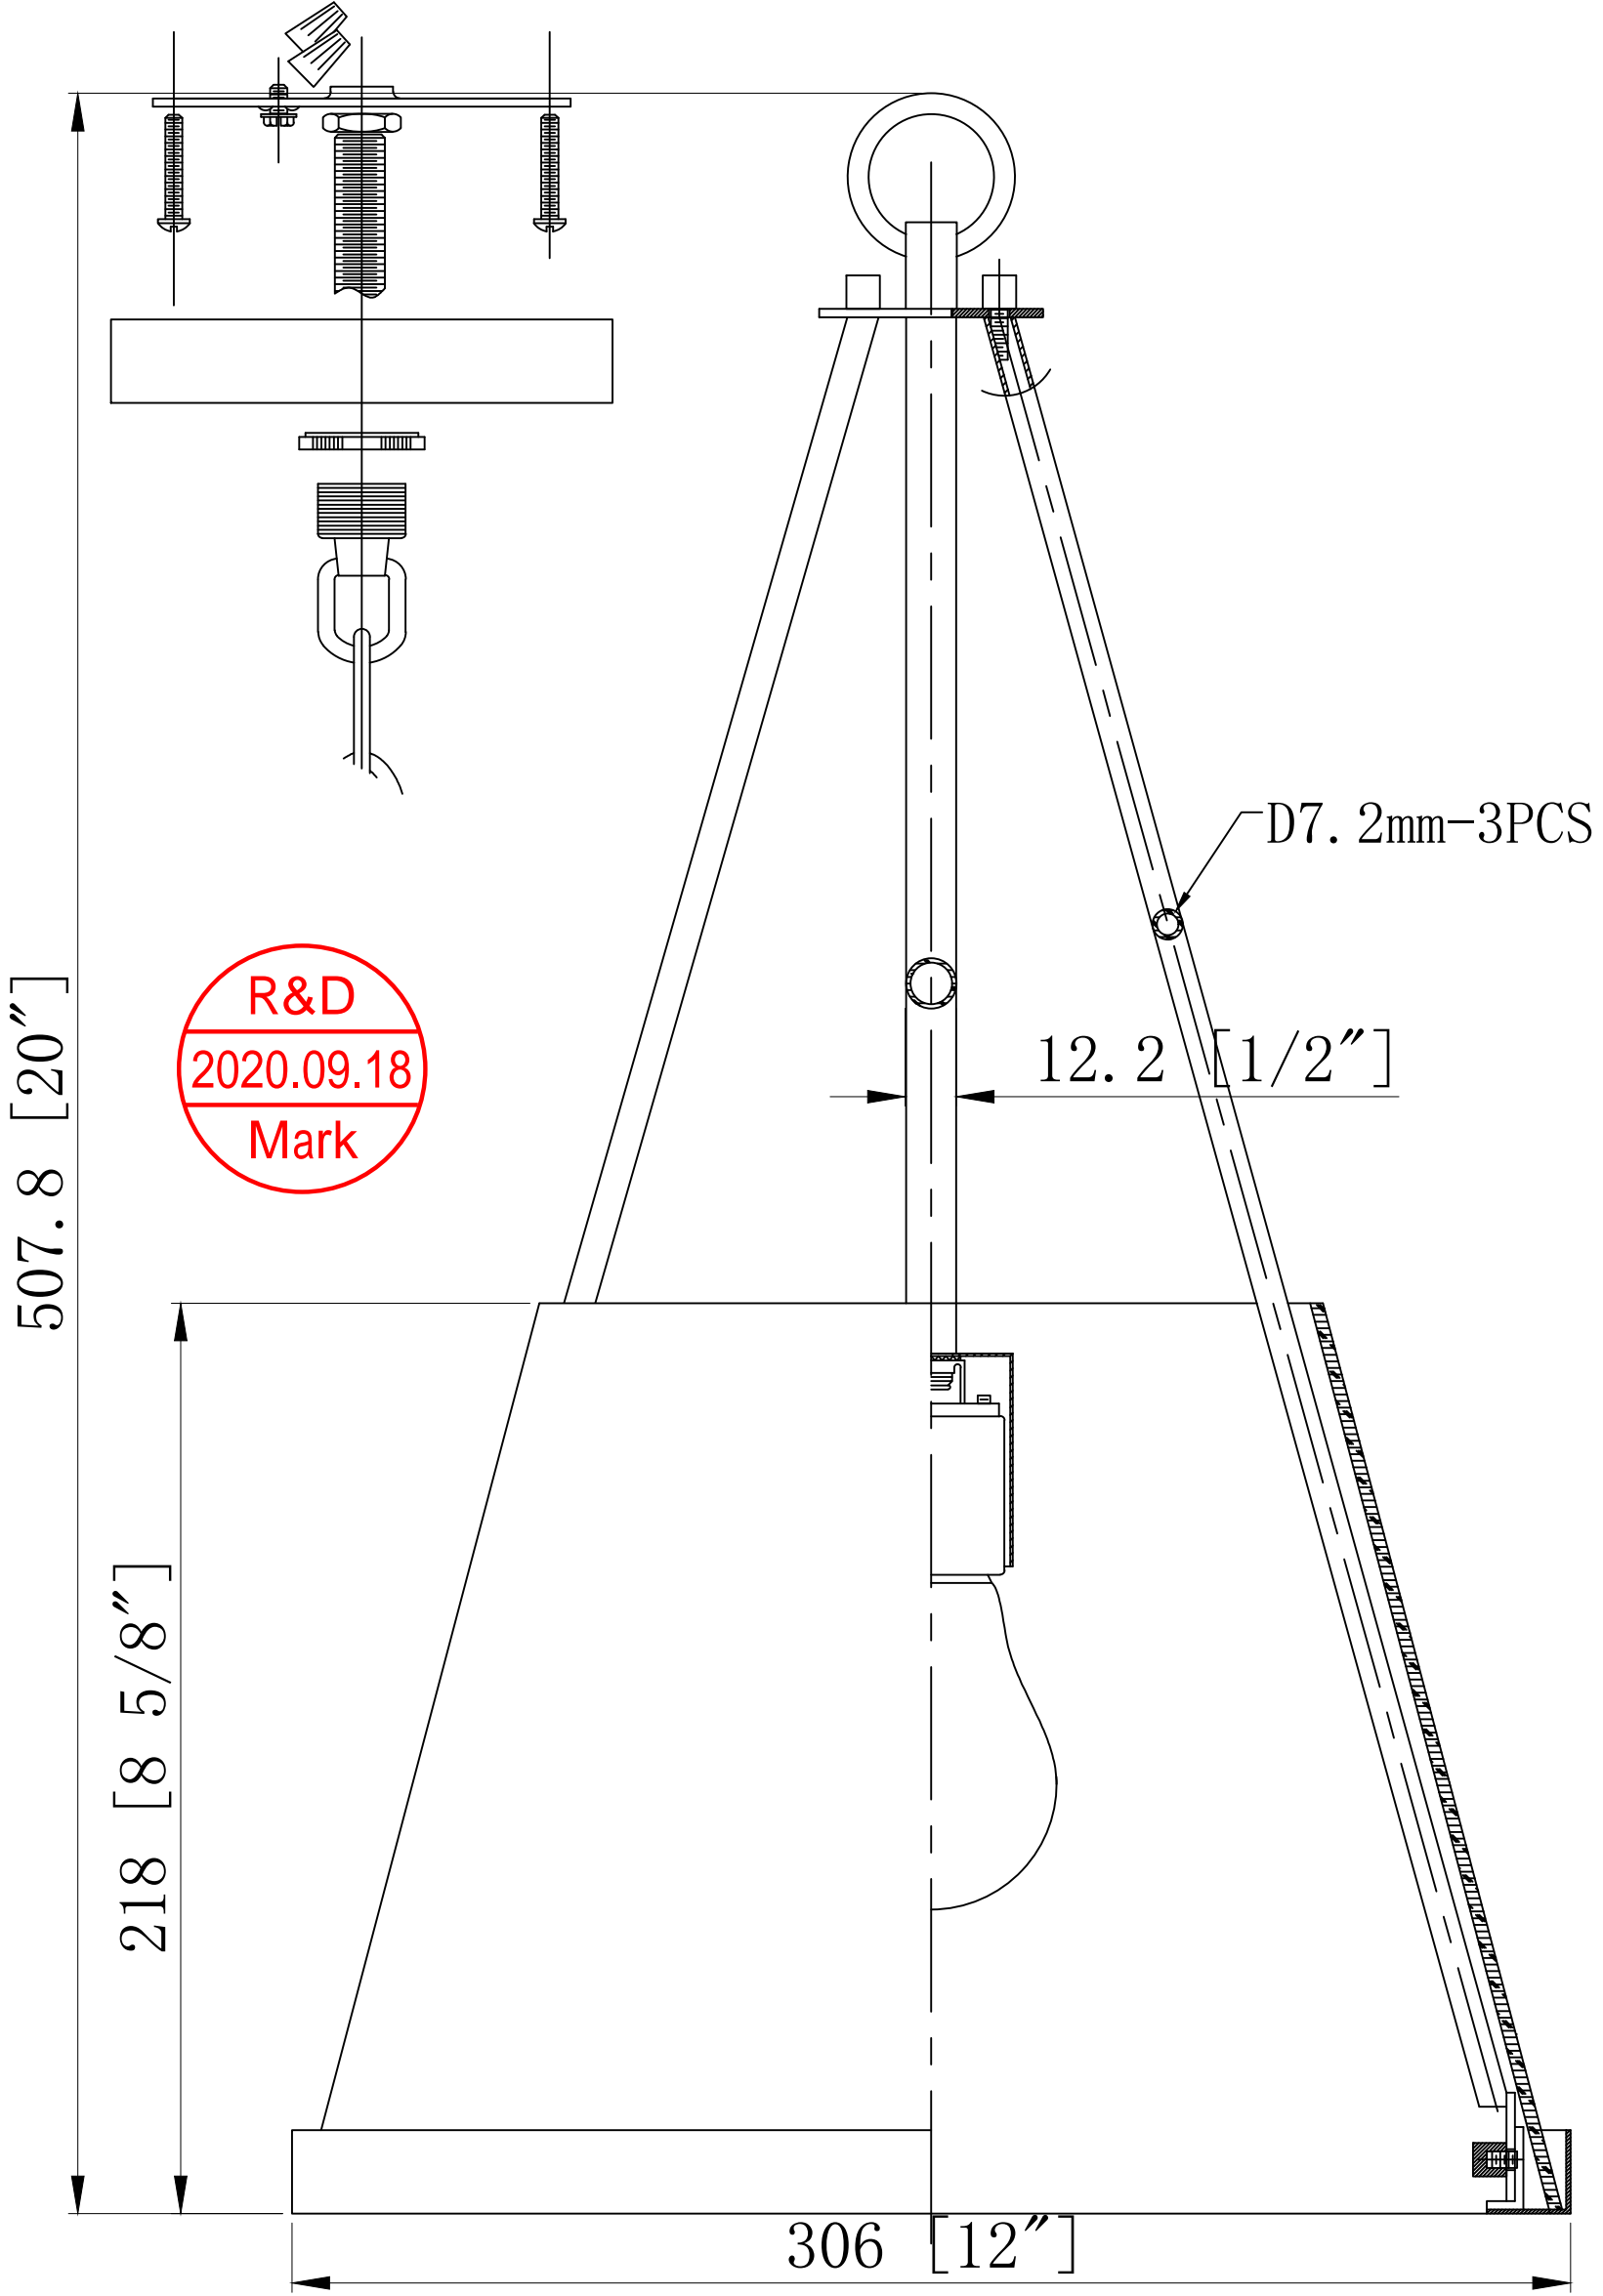

ITEM: WB19419B-Clear GLASS

INNOVATIONS LIGHTING
DESIGN COPYRIGHT - 14/09/2020
ALL RIGHTS RESERVED AND MAY
NOT BE DUPLICATED WITHOUT OUR
WRITTEN PERMISSION