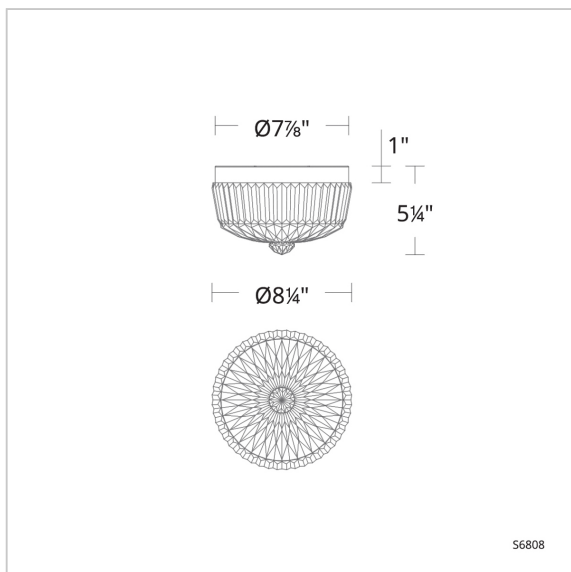

Regina

S6808

LINE DRAWING

DESCRIPTION

With a lavish and contemporary style that celebrates glamour, the Regina flush mount light offers splendid hand-cut crystal ceiling luminaires that deliver stunning illumination from integrated LED light sources.

FEATURES

- Built in color temperature adjustability. Switch from 3000K/3500K/4000K. Switch may be installed in junction box.
- Decorative diamond texture dome shape diffuser is included to be installed to customer preference.
- Can be mounted on ceiling or wall in all orientations
- Driver concealed within the fixture

CRYSTAL OPTIONS

Heritage
Handcut Crystal
(H)

FINISH OPTIONS

Polished
Nickel
(-701)

SPECIFICATIONS

Light Source	LED
CRI	90
Dimming	ELV, Triac
Standards	ETL/cETL, Title 24

REPLACEMENT PARTS

RPL-GLA-6808 - Crystal Glass
RPL-GLA-6808-INNER - Inner Glass Shade

Model	Finish	Crystal	Size	CCT	Weight	Voltage	Wattage	LED Lumens	Delivered Lumens
S6808	- 701	H	8"	3000K/3500K/ 4000K	9lbs	120-277 VAC	24W	2396	Up To 2178

Example: S6808-701H