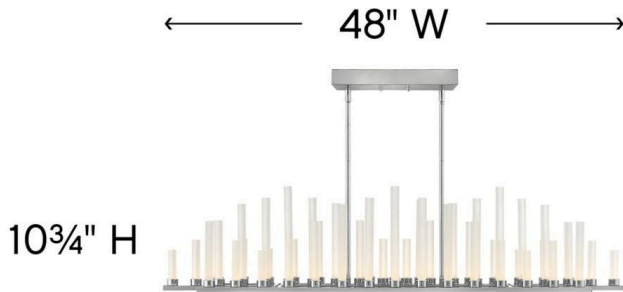

TRINITY

FR46108PNI

LED LINEAR

The stunning silhouette may suggest rows of candles burning at different rates as in days of old, yet Trinity is modern in every aspect. Each frosted glass column is evenly lit with integrated LED, producing 50 points of light in undulating fashion along the Polished Nickel or Heritage Brass bars. The effect is breathtaking, unexpected and completely spectacular.

DETAILS	
FINISH:	Polished Nickel*
MATERIAL:	Steel
GLASS:	Frosted
SLOPE DEGREE:	90
DIMMABLE:	YES - CL TYPE DIMMER (SSL7A)

DIMENSIONS	
WIDTH:	48"
HEIGHT:	10.8"
DEPTH:	8.3
WEIGHT:	28lb

LIGHT SOURCE	
LIGHT SOURCE:	Integrated LED
LED NAME:	(50) STW9A12D
WATTAGE:	50-1w LED *Included
VOLTAGE:	120v
COLOR TEMP:	3000
LUMENS:	3750
CRI:	92
INCANDESCENT EQUIVALENCY:	50 x 10w
DIMMABLE:	YES - CL TYPE DIMMER (SSL7A)

MOUNTING	
CANOPY:	5.5"W X 12.75"L
LEAD WIRE:	1 X 120"
MAX HEIGHT:	40

SHIPPING	
CARTON LENGTH:	10
CARTON WIDTH:	11.5
CARTON HEIGHT:	51
CARTON WEIGHT:	31

PRODUCT DETAILS:

- This stem hung fixture may be hung on a sloped ceiling
- This fixture includes multiple down stems in various lengths to customize the installation height, including two 6" stems and four 12" stems.
- Suitable for use in dry (indoor) locations as defined by NEC and CEC. Meets United States UL Underwriters Laboratories & CSA Canadian Standards Association Product Safety Standards
- Meets California Energy Commission 2013 & 2016 Title regulations/JA8
- LED components carry a 5-year limited warranty
- Gleaming luxe polished nickel finish