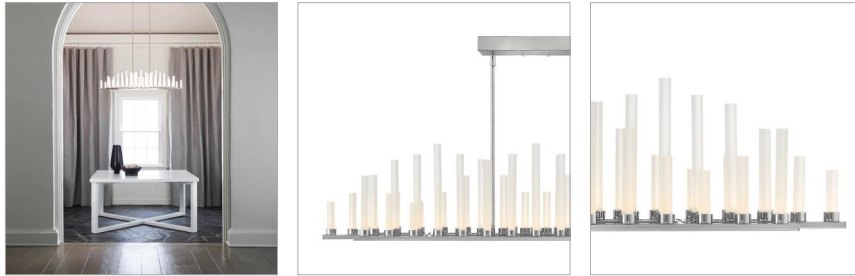

TRINITY

FR46108PNI

LED LINEAR

The stunning silhouette may suggest rows of candles burning at different rates as in days of old, yet Trinity is modern in every aspect. Each frosted glass column is evenly lit with integrated LED, producing 50 points of light in undulating fashion along the Polished Nickel or Heritage Brass bars. The effect is breathtaking, unexpected and completely spectacular.

DETAILS	
FINISH:	Polished Nickel*
MATERIAL:	Steel
GLASS:	Frosted
SLOPE DEGREE:	90
DIMMABLE:	YES - CL TYPE DIMMER (SSL7A)

DIMENSIONS	
WIDTH:	48"
HEIGHT:	10.8"
DEPTH:	8.3
WEIGHT:	28lb

LIGHT SOURCE	
LIGHT SOURCE:	Integrated LED
LED NAME:	(50) STW9A12D
WATTAGE:	50-1w LED *Included
VOLTAGE:	120v
COLOR TEMP:	3000
LUMENS:	3750
CRI:	92
INCANDESCENT EQUIVALENCY:	50 x 10w
DIMMABLE:	YES - CL TYPE DIMMER (SSL7A)

MOUNTING	
CANOPY:	5.5"W X 12.75"L
LEAD WIRE:	1 X 120"
MAX HEIGHT:	40

SHIPPING	
CARTON LENGTH:	10
CARTON WIDTH:	11.5
CARTON HEIGHT:	51
CARTON WEIGHT:	31

PRODUCT DETAILS:

- This stem hung fixture may be hung on a sloped ceiling
- This fixture includes multiple down stems in various lengths to customize the installation height, including two 6" stems and four 12" stems.
- Suitable for use in dry (indoor) locations as defined by NEC and CEC. Meets United States UL Underwriters Laboratories & CSA Canadian Standards Association Product Safety Standards
- Meets California Energy Commission 2013 & 2016 Title regulations/JA8
- LED components carry a 5-year limited warranty
- Gleaming luxe polished nickel finish