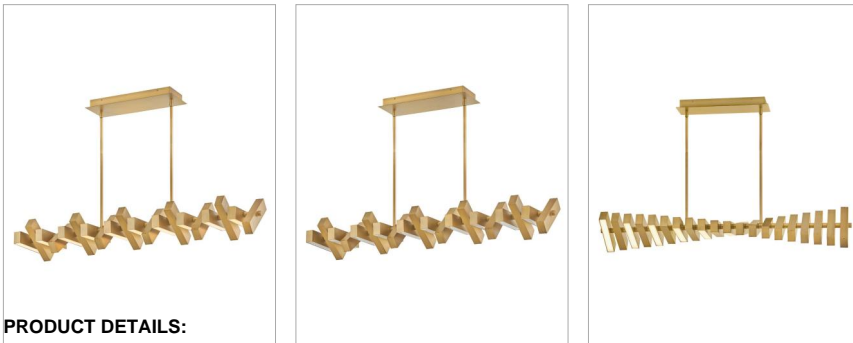

STITCH

FR42455LCB

MEDIUM ADJUSTABLE LED LINEAR

Stitch strikes a pose with an innovative design, offering bountiful illumination from articulating LED panels. This dynamic linear chandelier is a modern sculptural statement available in Painted Black Oxide or Lacquered Brass finishes.

DETAILS	
FINISH:	Lacquered Brass
MATERIAL:	Steel
GLASS:	Polycarbonate Lens
DIMMABLE:	YES, CL TYPE DIMMER (SSL7A)

DIMENSIONS	
WIDTH:	42"
HEIGHT:	12"
DEPTH:	7.5
WEIGHT:	17.3lb

LIGHT SOURCE	
LIGHT SOURCE:	Integrated LED
LED NAME:	LEVO56-304
VOLTAGE:	120v/277v
COLOR TEMP:	3000
LUMENS:	2000
CRI:	92
INCANDESCENT EQUIVALENCY:	4 x 40w
DIMMABLE:	YES, CL TYPE DIMMER (SSL7A)

MOUNTING	
CANOPY:	4.75"W X 14.25"L
LEAD WIRE:	1 X 120"
MAX HEIGHT:	37

SHIPPING	
CARTON LENGTH:	45.5
CARTON WIDTH:	11.3
CARTON HEIGHT:	7.5
CARTON WEIGHT:	19.9

PRODUCT DETAILS:

- This fixture includes multiple down stems in various lengths to customize the installation height, including two 6" stems and four 12" stems
- Suitable for use in dry (indoor) locations as defined by NEC and CEC. Meets United States UL Underwriters Laboratories & CSA Canadian Standards Association Product Safety Standards.
- Equipped with 120/277V universal driver.
- LED components carry a 5-year limited warranty
- Bold silhouette with dramatic details creates a modern statement
- Fixture features an articulating design for easy customization